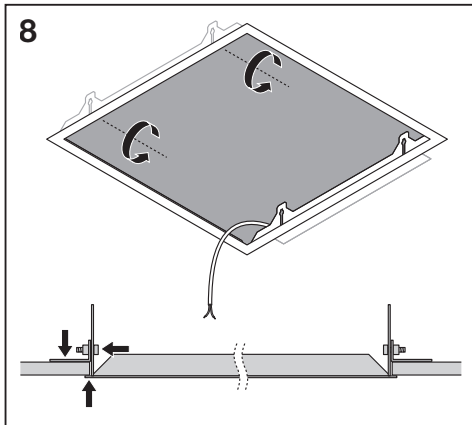

## PANEL RECESSED MOUNT FRAME

---

	EAN	l x w x h [mm]	
PL 600 RECESSED MOUNT FRAME	4058075402881	625 x 625 x 76	1.4 kg
PL 625 RECESSED MOUNT FRAME	4058075402904	650 x 650 x 76	1.5 kg
PL 1200X300 RECESSED MOUNT FRAME	4058075472976	1224 x 324 x 76	3.0 kg