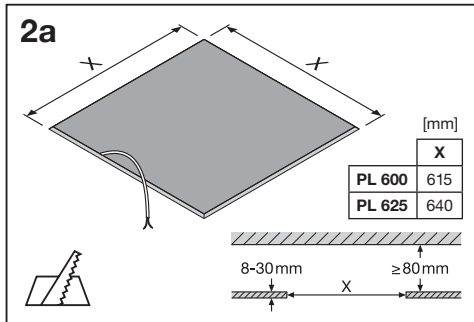

## PANEL RECESSED MOUNT FRAME

---

	EAN	l x w x h [mm]	
PL 600 RECESSED MOUNT FRAME	4058075402881	625 x 625 x 76	1.4 kg
PL 625 RECESSED MOUNT FRAME	4058075402904	650 x 650 x 76	1.5 kg
PL 1200X300 RECESSED MOUNT FRAME	4058075472976	1224 x 324 x 76	3.0 kg