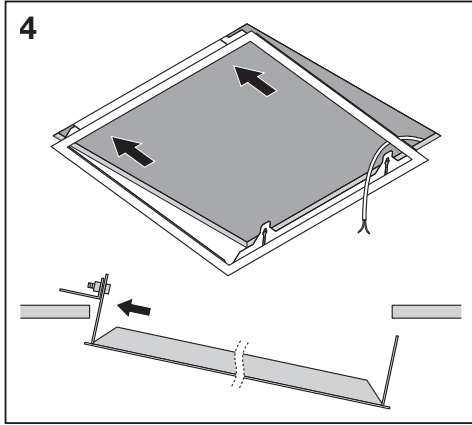

## PANEL RECESSED MOUNT FRAME

---

	EAN	l x w x h [mm]	
PL 600 RECESSED MOUNT FRAME	4058075402881	625 x 625 x 76	1.4 kg
PL 625 RECESSED MOUNT FRAME	4058075402904	650 x 650 x 76	1.5 kg
PL 1200X300 RECESSED MOUNT FRAME	4058075472976	1224 x 324 x 76	3.0 kg