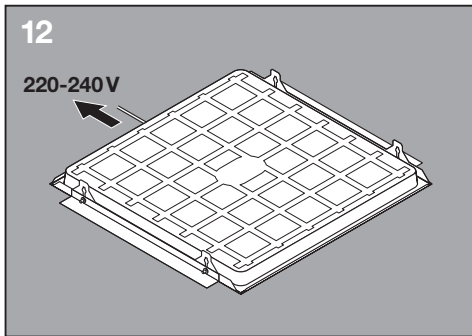

## PANEL RECESSED MOUNT FRAME

---

	EAN	l x w x h [mm]	
PL 600 RECESSED MOUNT FRAME	4058075402881	625 x 625 x 76	1.4 kg
PL 625 RECESSED MOUNT FRAME	4058075402904	650 x 650 x 76	1.5 kg
PL 1200X300 RECESSED MOUNT FRAME	4058075472976	1224 x 324 x 76	3.0 kg