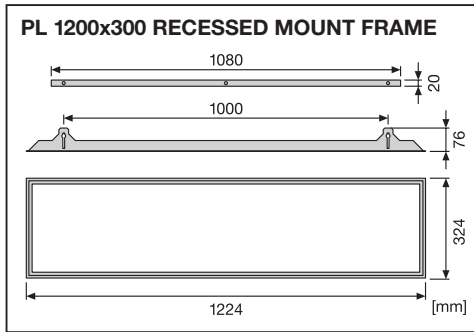

## PANEL RECESSED MOUNT FRAME

---

	EAN	l x w x h [mm]	
PL 600 RECESSED MOUNT FRAME	4058075402881	625 x 625 x 76	1.4 kg
PL 625 RECESSED MOUNT FRAME	4058075402904	650 x 650 x 76	1.5 kg
PL 1200X300 RECESSED MOUNT FRAME	4058075472976	1224 x 324 x 76	3.0 kg