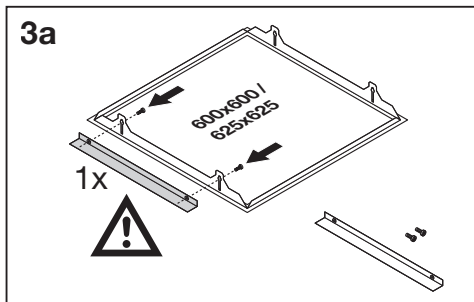

## PANEL RECESSED MOUNT FRAME

---

	EAN	l x w x h [mm]	
PL 600 RECESSED MOUNT FRAME	4058075402881	625 x 625 x 76	1.4 kg
PL 625 RECESSED MOUNT FRAME	4058075402904	650 x 650 x 76	1.5 kg
PL 1200X300 RECESSED MOUNT FRAME	4058075472976	1224 x 324 x 76	3.0 kg