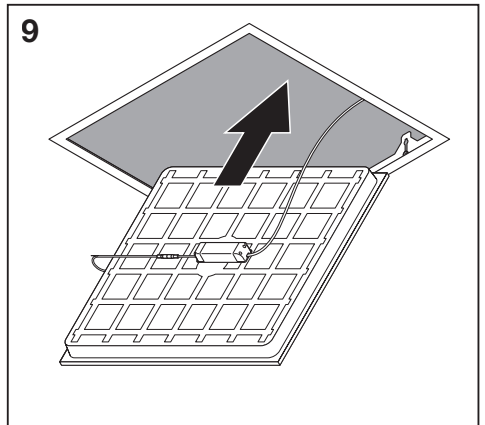

## PANEL RECESSED MOUNT FRAME

---

	EAN	l x w x h [mm]	
PL 600 RECESSED MOUNT FRAME	4058075402881	625 x 625 x 76	1.4 kg
PL 625 RECESSED MOUNT FRAME	4058075402904	650 x 650 x 76	1.5 kg
PL 1200X300 RECESSED MOUNT FRAME	4058075472976	1224 x 324 x 76	3.0 kg