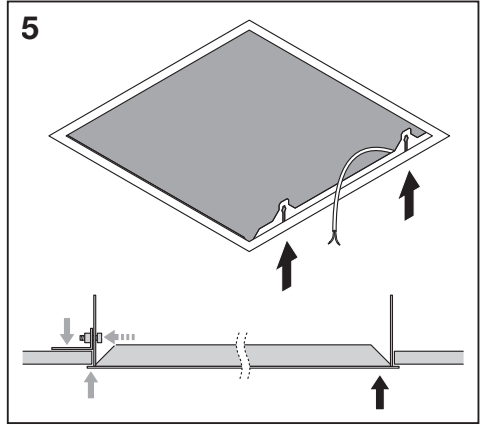

## PANEL RECESSED MOUNT FRAME

---

	EAN	l x w x h [mm]	
PL 600 RECESSED MOUNT FRAME	4058075402881	625 x 625 x 76	1.4 kg
PL 625 RECESSED MOUNT FRAME	4058075402904	650 x 650 x 76	1.5 kg
PL 1200X300 RECESSED MOUNT FRAME	4058075472976	1224 x 324 x 76	3.0 kg