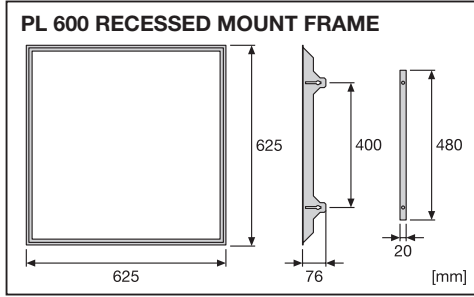

## PANEL RECESSED MOUNT FRAME

---

	EAN	l x w x h [mm]	
PL 600 RECESSED MOUNT FRAME	4058075402881	625 x 625 x 76	1.4 kg
PL 625 RECESSED MOUNT FRAME	4058075402904	650 x 650 x 76	1.5 kg
PL 1200X300 RECESSED MOUNT FRAME	4058075472976	1224 x 324 x 76	3.0 kg