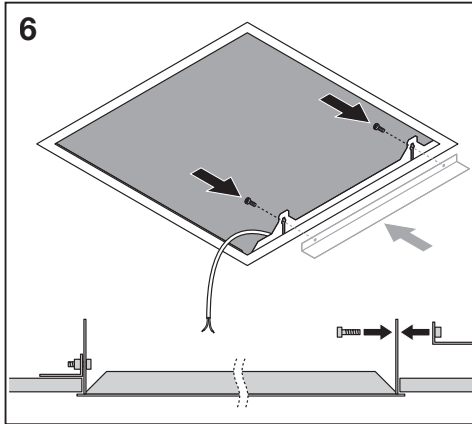

## PANEL RECESSED MOUNT FRAME

---

	EAN	l x w x h [mm]	
PL 600 RECESSED MOUNT FRAME	4058075402881	625 x 625 x 76	1.4 kg
PL 625 RECESSED MOUNT FRAME	4058075402904	650 x 650 x 76	1.5 kg
PL 1200X300 RECESSED MOUNT FRAME	4058075472976	1224 x 324 x 76	3.0 kg