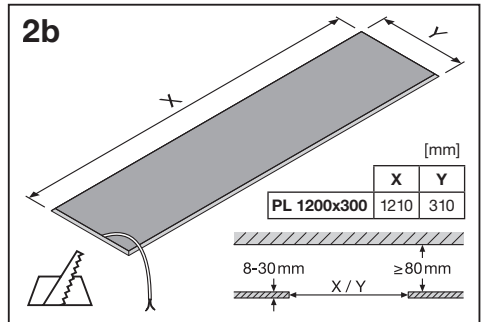

## PANEL RECESSED MOUNT FRAME

---

	EAN	l x w x h [mm]	
PL 600 RECESSED MOUNT FRAME	4058075402881	625 x 625 x 76	1.4 kg
PL 625 RECESSED MOUNT FRAME	4058075402904	650 x 650 x 76	1.5 kg
PL 1200X300 RECESSED MOUNT FRAME	4058075472976	1224 x 324 x 76	3.0 kg