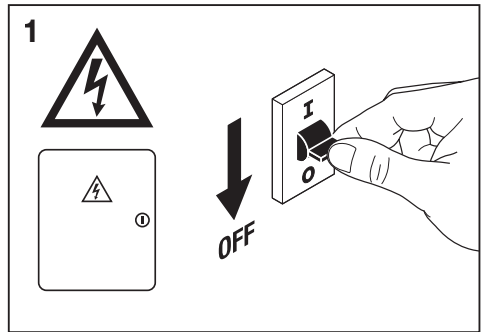

## PANEL RECESSED MOUNT FRAME

---

	EAN	l x w x h [mm]	
PL 600 RECESSED MOUNT FRAME	4058075402881	625 x 625 x 76	1.4 kg
PL 625 RECESSED MOUNT FRAME	4058075402904	650 x 650 x 76	1.5 kg
PL 1200X300 RECESSED MOUNT FRAME	4058075472976	1224 x 324 x 76	3.0 kg