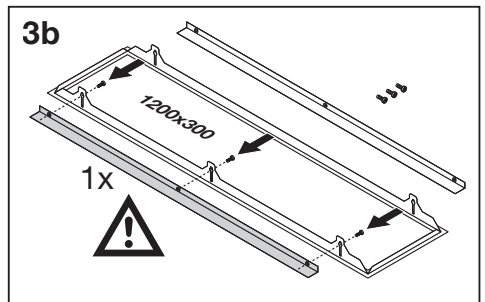

## PANEL RECESSED MOUNT FRAME

---

	EAN	l x w x h [mm]	
PL 600 RECESSED MOUNT FRAME	4058075402881	625 x 625 x 76	1.4 kg
PL 625 RECESSED MOUNT FRAME	4058075402904	650 x 650 x 76	1.5 kg
PL 1200X300 RECESSED MOUNT FRAME	4058075472976	1224 x 324 x 76	3.0 kg