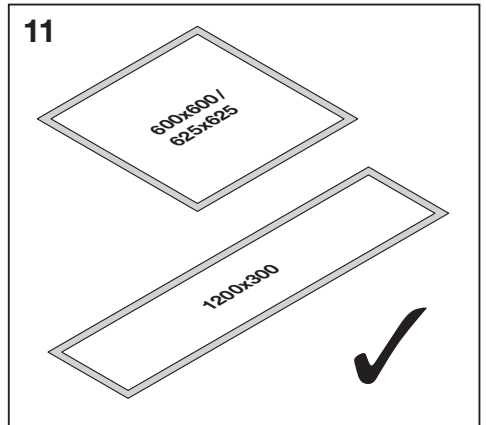

## PANEL RECESSED MOUNT FRAME

---

	EAN	l x w x h [mm]	
PL 600 RECESSED MOUNT FRAME	4058075402881	625 x 625 x 76	1.4 kg
PL 625 RECESSED MOUNT FRAME	4058075402904	650 x 650 x 76	1.5 kg
PL 1200X300 RECESSED MOUNT FRAME	4058075472976	1224 x 324 x 76	3.0 kg