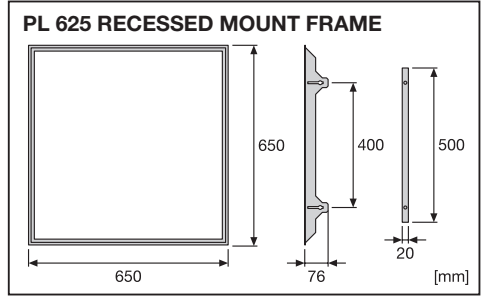

## PANEL RECESSED MOUNT FRAME

---

	EAN	l x w x h [mm]	
PL 600 RECESSED MOUNT FRAME	4058075402881	625 x 625 x 76	1.4 kg
PL 625 RECESSED MOUNT FRAME	4058075402904	650 x 650 x 76	1.5 kg
PL 1200X300 RECESSED MOUNT FRAME	4058075472976	1224 x 324 x 76	3.0 kg