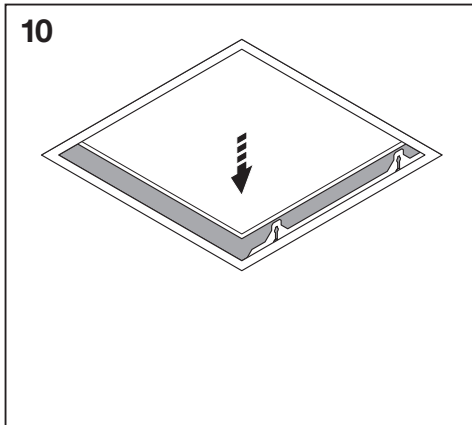

## PANEL RECESSED MOUNT FRAME

---

	EAN	l x w x h [mm]	
PL 600 RECESSED MOUNT FRAME	4058075402881	625 x 625 x 76	1.4 kg
PL 625 RECESSED MOUNT FRAME	4058075402904	650 x 650 x 76	1.5 kg
PL 1200X300 RECESSED MOUNT FRAME	4058075472976	1224 x 324 x 76	3.0 kg