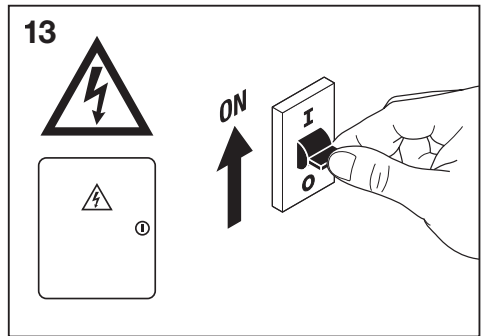

## PANEL RECESSED MOUNT FRAME

---

	EAN	l x w x h [mm]	
PL 600 RECESSED MOUNT FRAME	4058075402881	625 x 625 x 76	1.4 kg
PL 625 RECESSED MOUNT FRAME	4058075402904	650 x 650 x 76	1.5 kg
PL 1200X300 RECESSED MOUNT FRAME	4058075472976	1224 x 324 x 76	3.0 kg