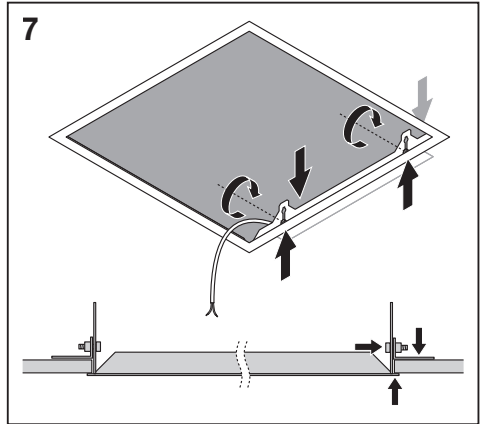

## PANEL RECESSED MOUNT FRAME

---

	EAN	l x w x h [mm]	
PL 600 RECESSED MOUNT FRAME	4058075402881	625 x 625 x 76	1.4 kg
PL 625 RECESSED MOUNT FRAME	4058075402904	650 x 650 x 76	1.5 kg
PL 1200X300 RECESSED MOUNT FRAME	4058075472976	1224 x 324 x 76	3.0 kg