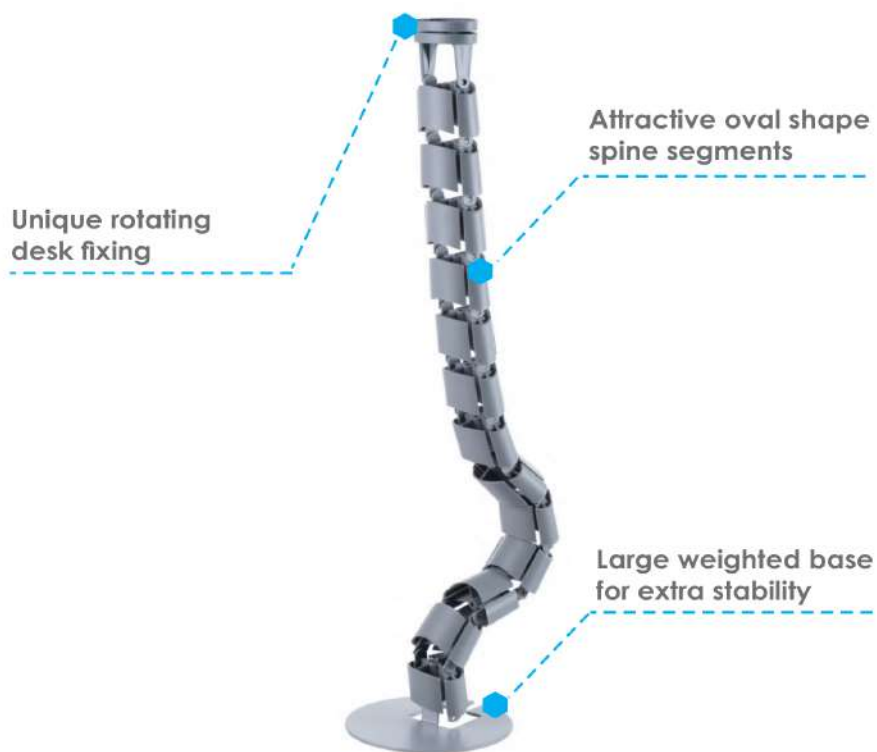

## ROTATING CABLE SPINE ROSP

ABL's cable spines have been designed to help organize all cables and wires from the office desk to the power point. This flexible plastic trunking allows cables to be placed free from damage and knots. ROSP cables spine range comes in 3 colours and provides an organized, neat finish to an office.

### FEATURES

- Integral segregation for power and data cables
- Easily adjust height by adding or removing individual clip elements as required
- Snap-together interlocking blocks with 165 diameter weighted base
- Supplied with top-hooking elements to screw under surface
- 13 independent oval segments (70x50mm)

ROTATING CABLE SPINE  
ROSP

CONTENTS

DIMENSIONS

INSTALLATION STEPS