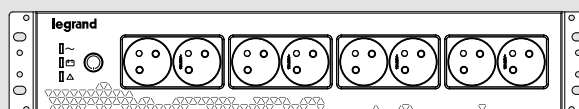

FR STANDARD SOCKETS