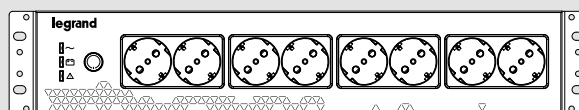

DE/IT STANDARD SOCKETS