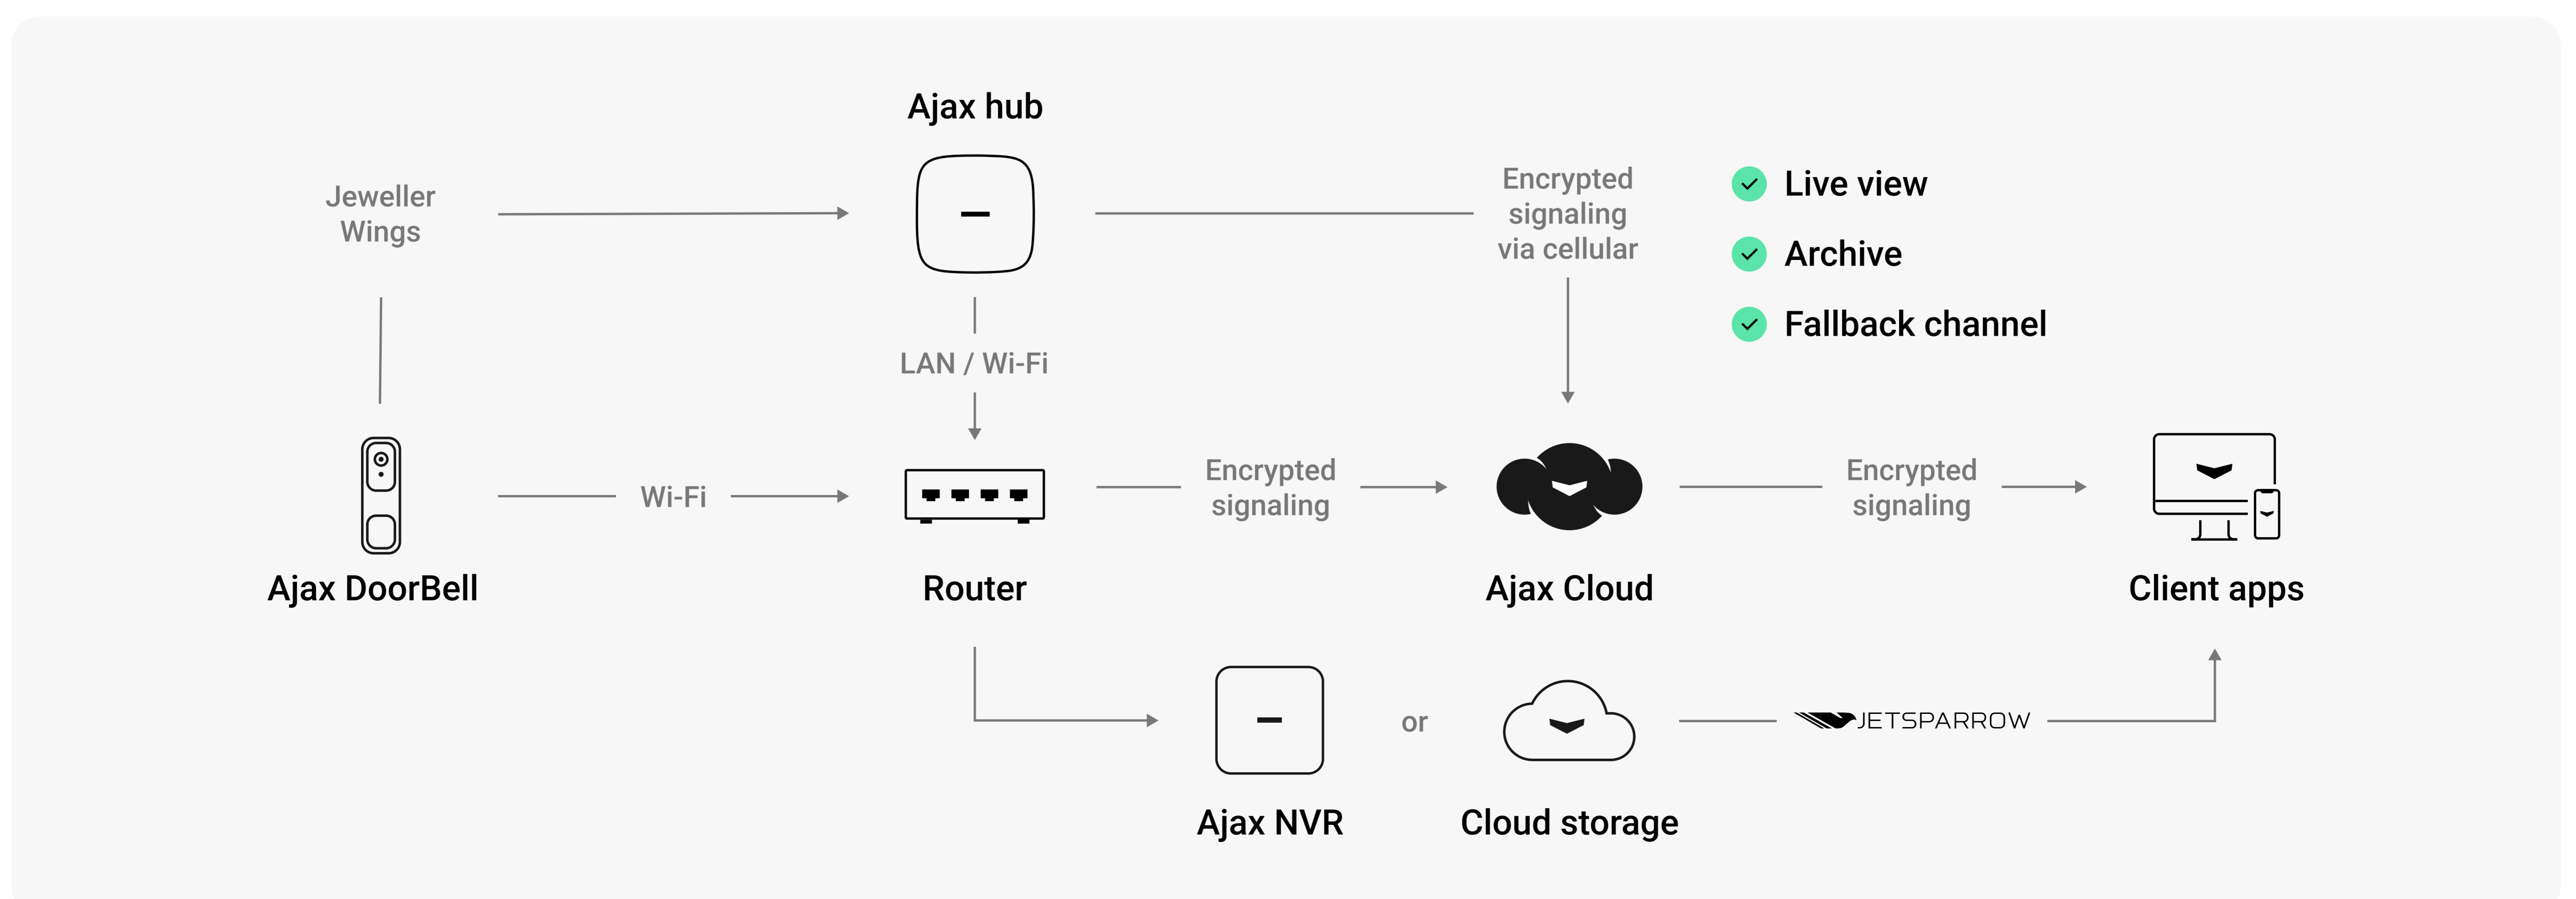

## Professional security at the front door

DoorBell is an outdoor device that combines the convenience of a smart doorbell with high-end security and video surveillance capabilities. When the doorbell's button is pressed, the user receives a notification, can view live video, and start a real-time conversation. Equipped with a PIR sensor and a wide-angle HDR camera powered by AI, the device detects people, animals, and vehicles and delivers excellent image quality. DoorBell also upholds Ajax's signature privacy features, seamless integration, and reliable backup options.

## Three operation options

Basic doorbell with fast and real-time video streaming

Video streaming with a secure private archive

AI-powered object recognition and smart video recording with short clips stored in the cloud archive<sup>1</sup>

## Reliable connection at all times

DoorBell uses Wi-Fi as its **primary communication channel**. The device is designed to amplify the signal and reduce radio interference, which ensures a more stable connection over greater distances.

Connecting DoorBell to an Ajax hub enables a **fallback communication channel**. This feature allows the device to continue transmitting events, alarms, and photos through the secure proprietary Jeweller and Wings radio protocols, even if the Wi-Fi connection is lost.