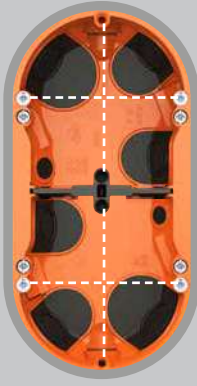

PLOPP

Up to 90° variable conduit entry angle! Ideal for use in slim wall constructions

The opening tab:
Toolless new opening technology for defined opening of the conduit membrane – guaranteed permanently air-tight!

Combinable with all applications in the O-range® series

Front through-wiring:
Easy installation of pre-wired accessories without spatial separation

Break-off edge on the bridge for front through-wiring when a bridge is fitted

Possible accessory fixing at the bridge: By means of 2 additional screw domes

Air-tight electrical installation acc. to DIN 18015-5:
Firm fit thanks to standardised cable retention acc. to DIN EN 60670

Four screw domes for each accessory:
Horizontal and vertical fixing of accessories when a bridge is fitted

Size marking on the membranes

Device screws:
With +/- head!

For any screwdriver head!

FX4 lug screws:
The fastest available screw fixing for cavity wall boxes!