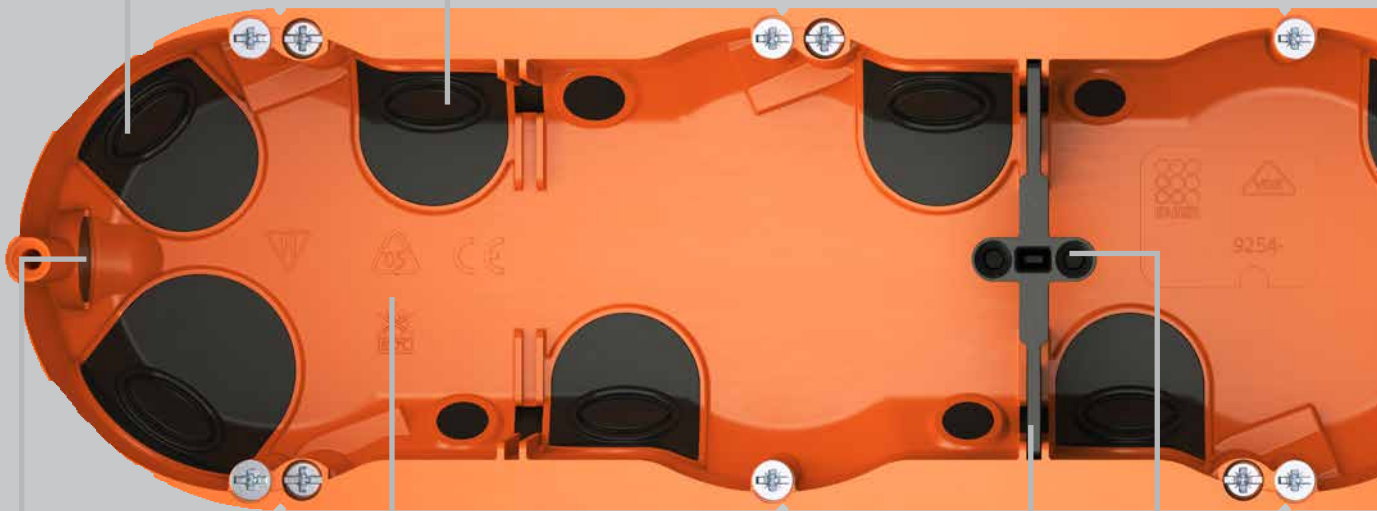

- Easy wiring of multiple accessories thanks to the large installation opening without a central bridge
- Toolless cable and conduit entry
- Standardised, easy separation of the individual installation openings by fitting an insertable central bridge

PLOPP

Up to 90° variable conduit entry angle! Ideal for use in slim wall constructions

The opening tab:
Toolless new opening technology for defined opening of the conduit membrane – guaranteed permanently air-tight!

Combinable with all applications in the O-range® series

Front through-wiring:
Easy installation of pre-wired accessories without spatial separation

Break-off edge on the bridge for front through-wiring when a bridge is fitted

Four screw domes for each accessory:
Horizontal and vertical fixing of accessories when a bridge is fitted

Size marking on the membranes

Device screws:
With +/- head!

For any screwdriver head!

FX4 lug screws:
The fastest available screw fixing for cavity wall boxes!