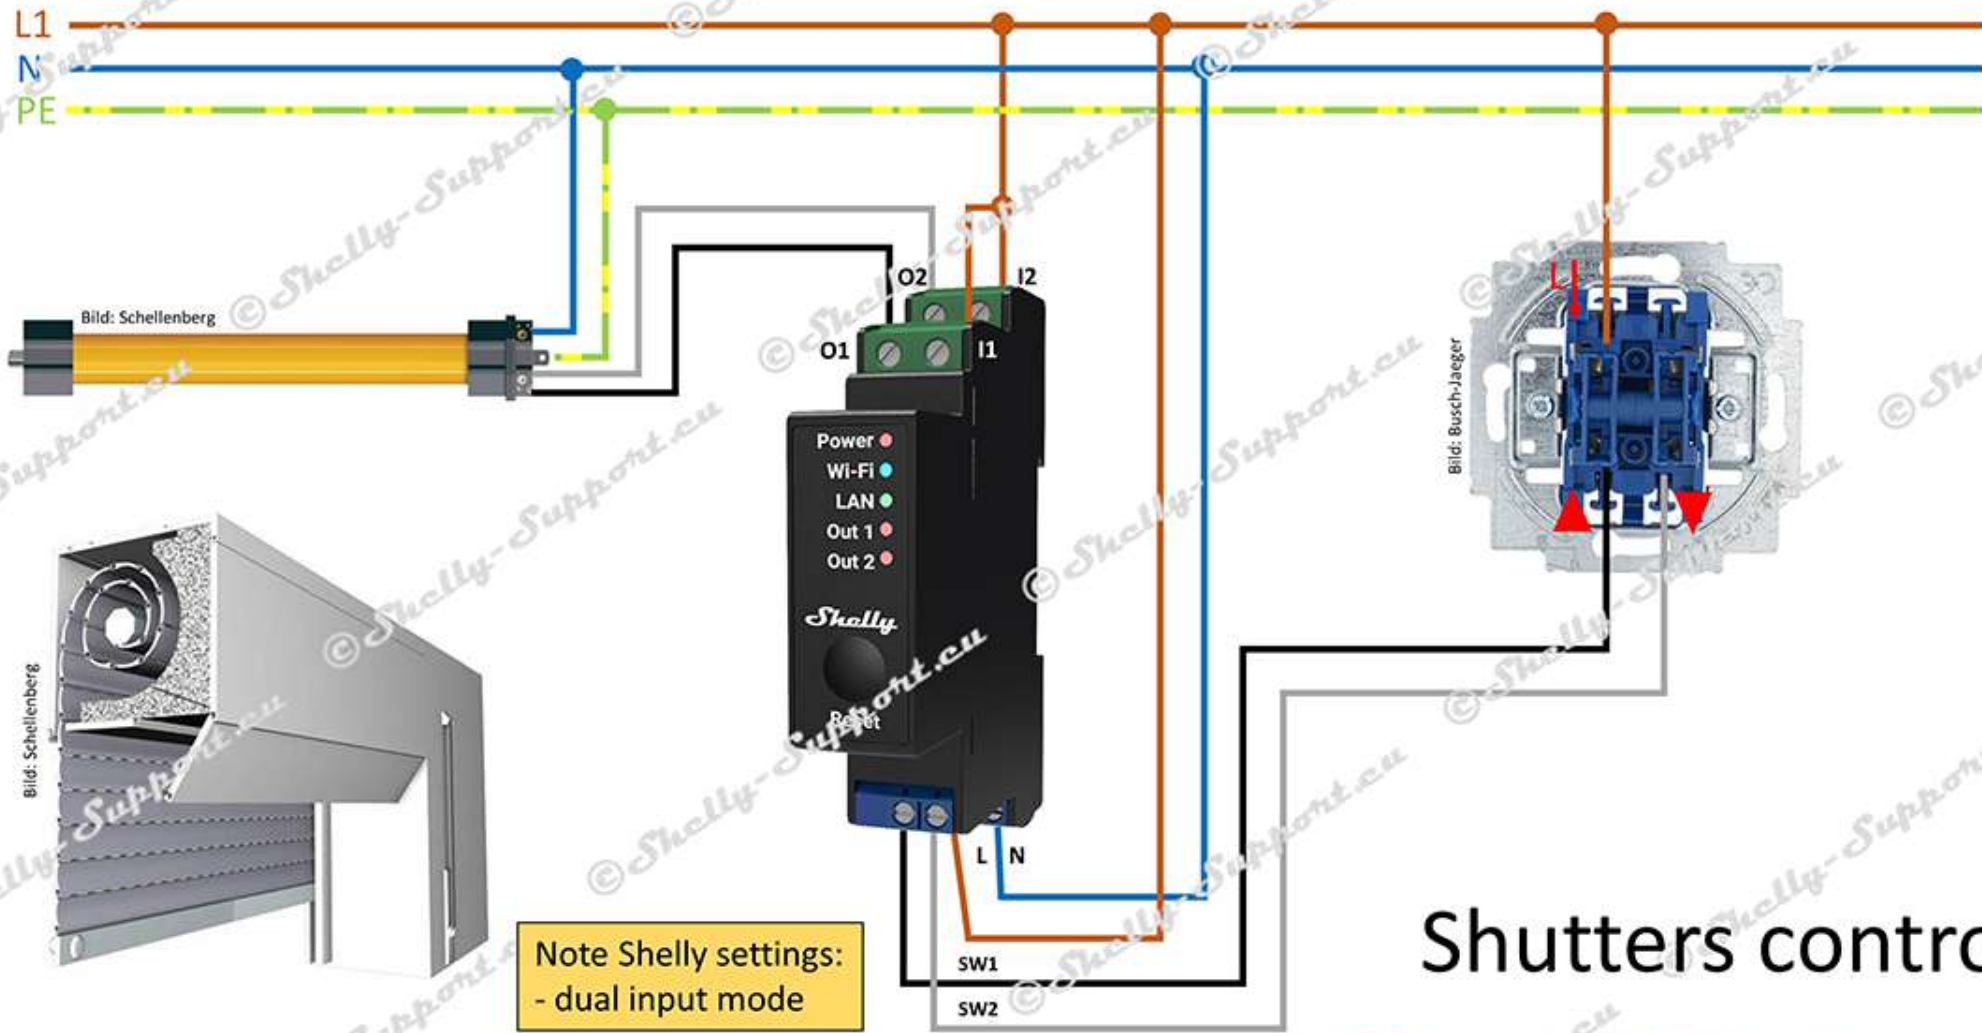

Shutters control

Shelly PRO **2PM**