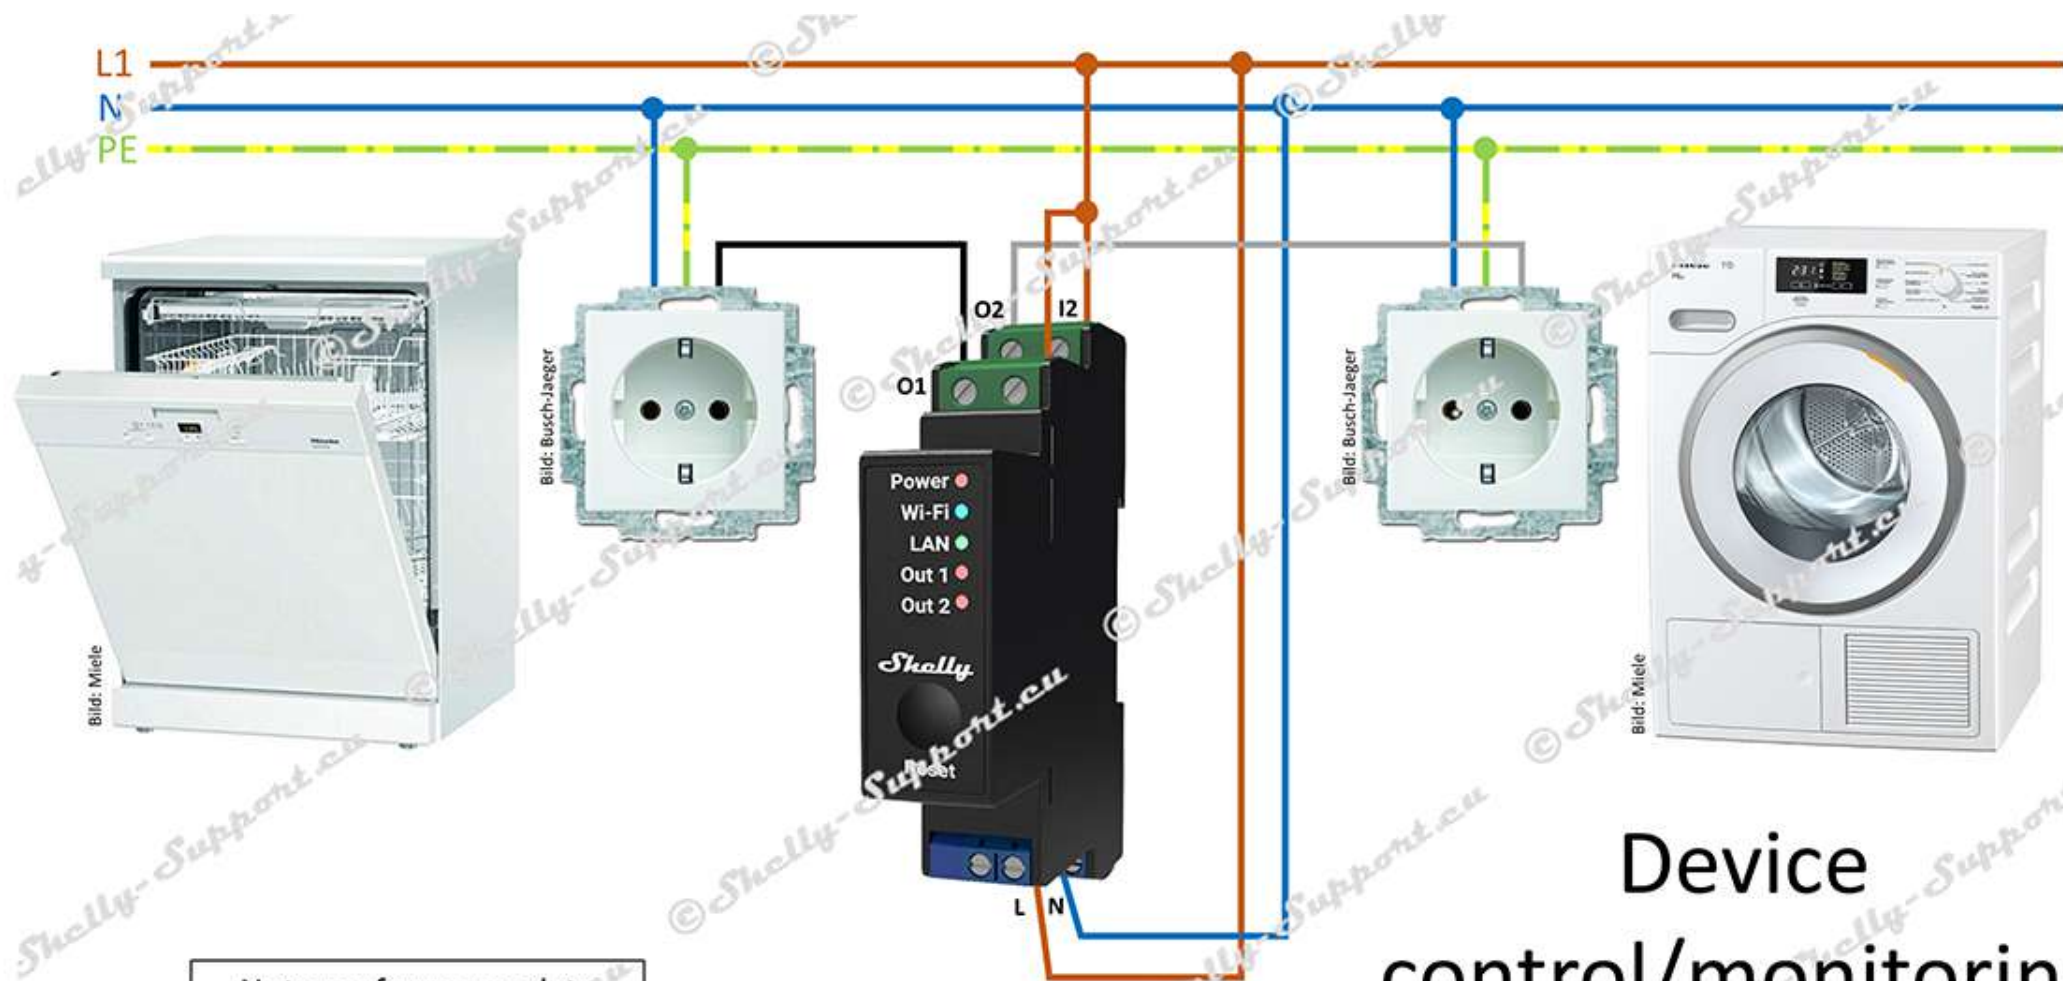

Note performance data and simultaneousness!!!

Device control/monitoring

Shelly PRO 2PM