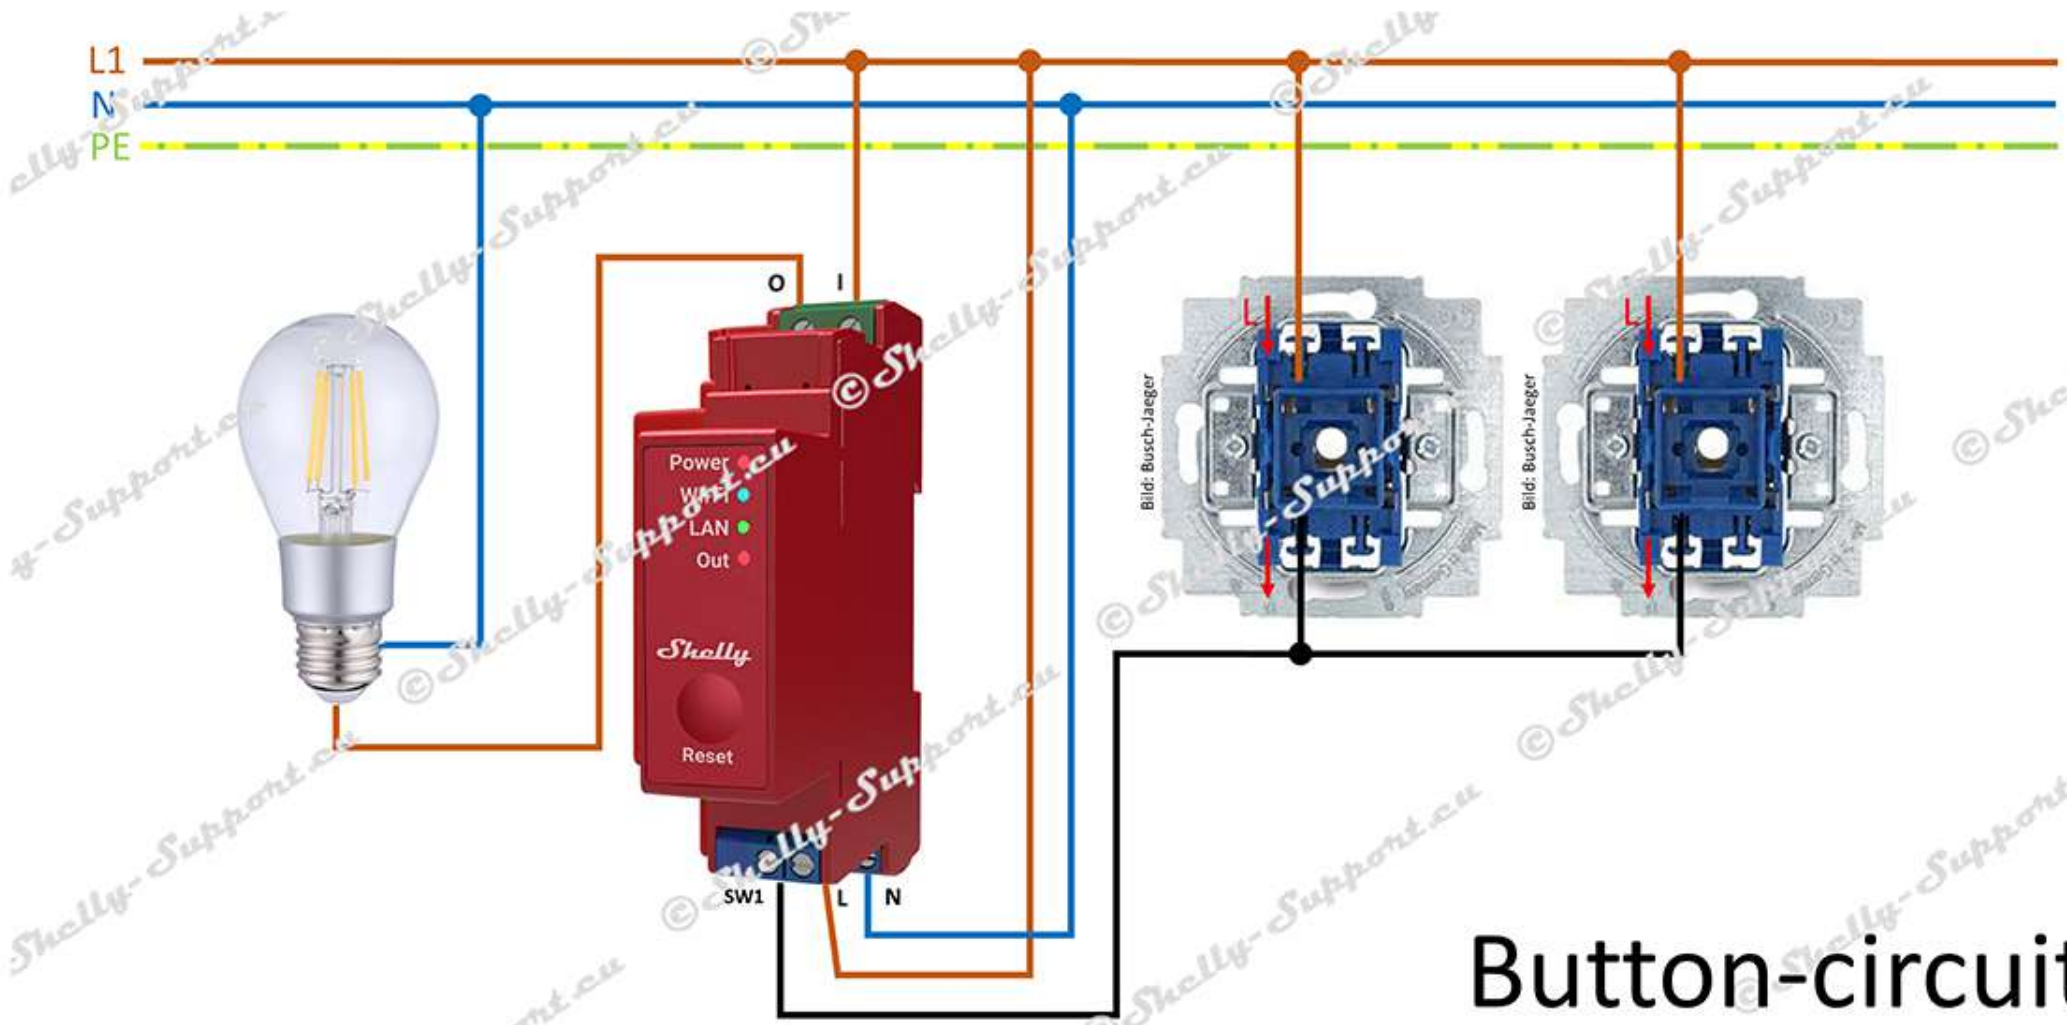

Device control/monitoring

**Shelly** PRO **1PM**

# Button-circuit

two-way switch

**Shelly** <sup>PRO</sup> 1PM

economical-  
two-way switch