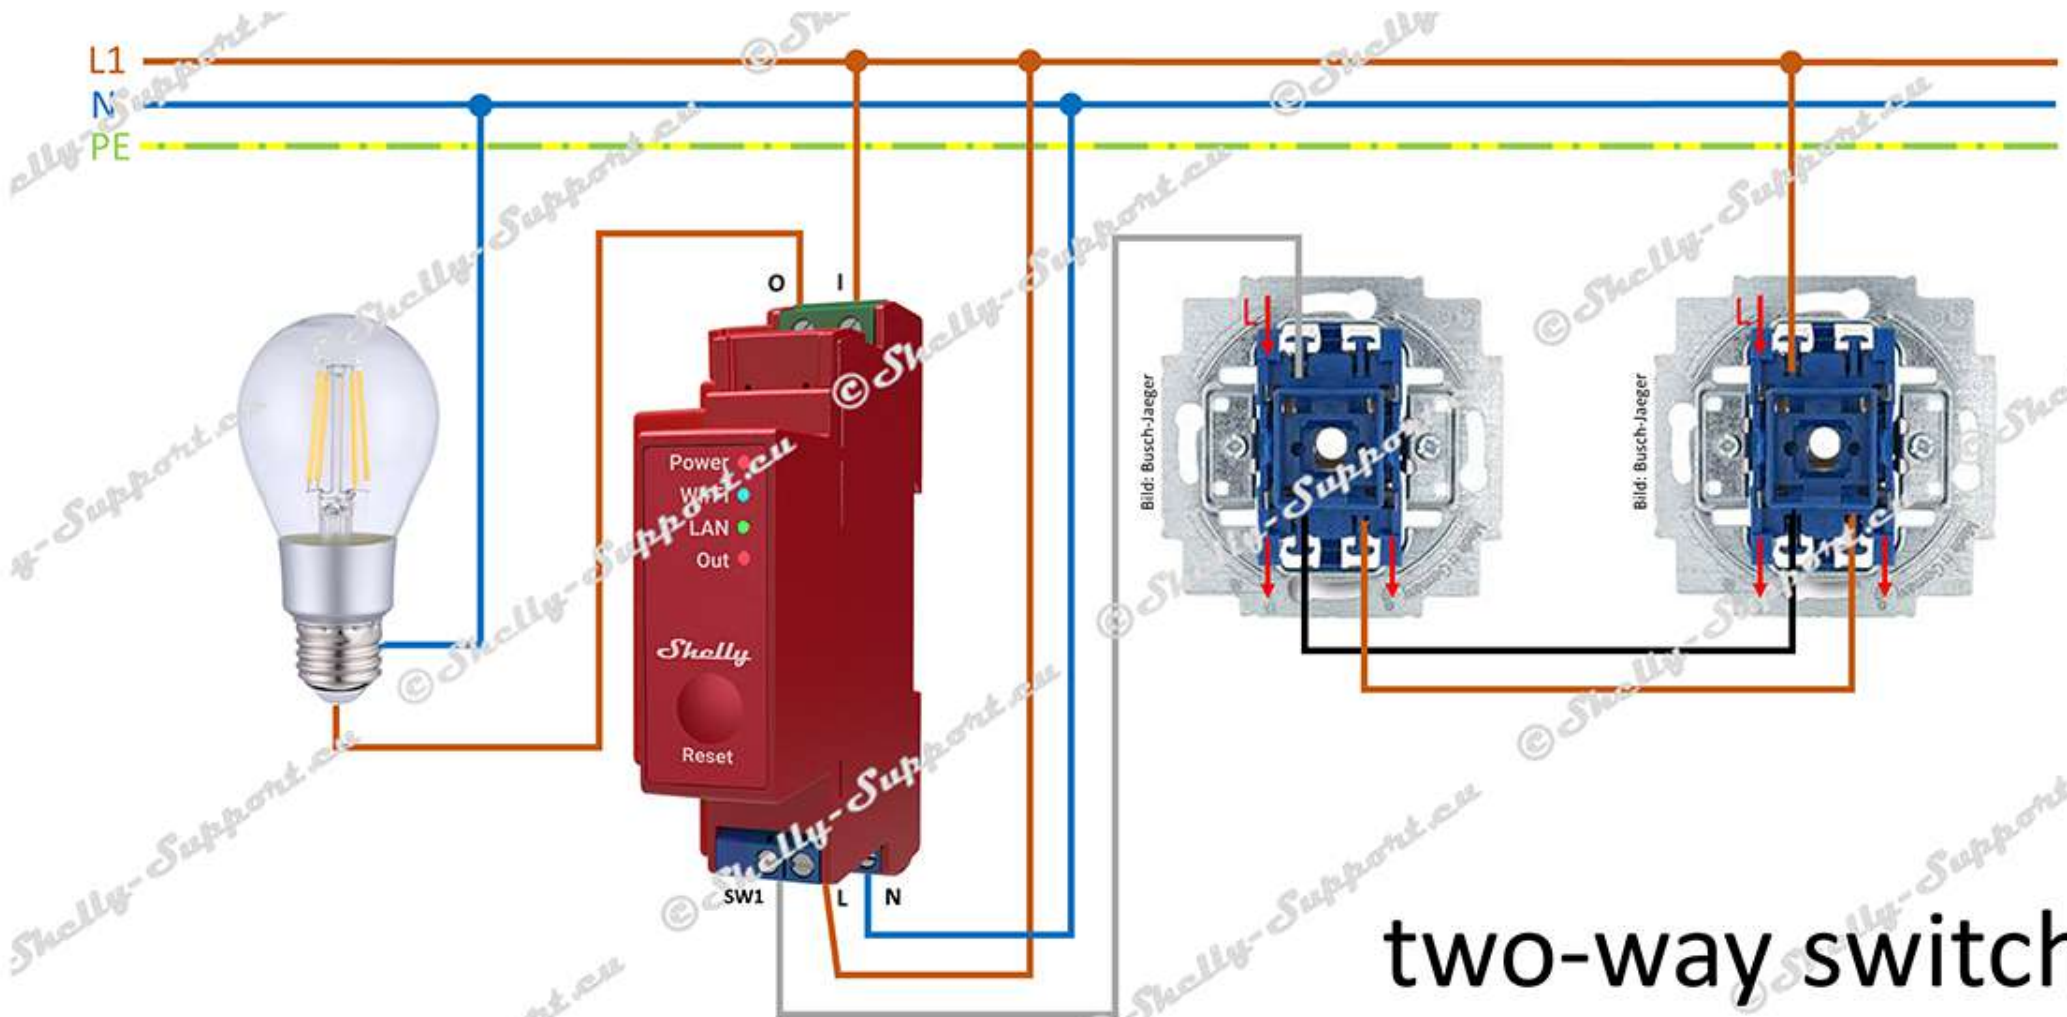

Device control/monitoring

**Shelly** PRO **1PM**

# Button-circuit

two-way switch

**Shelly** <sup>PRO</sup> 1PM

economical-  
two-way switch