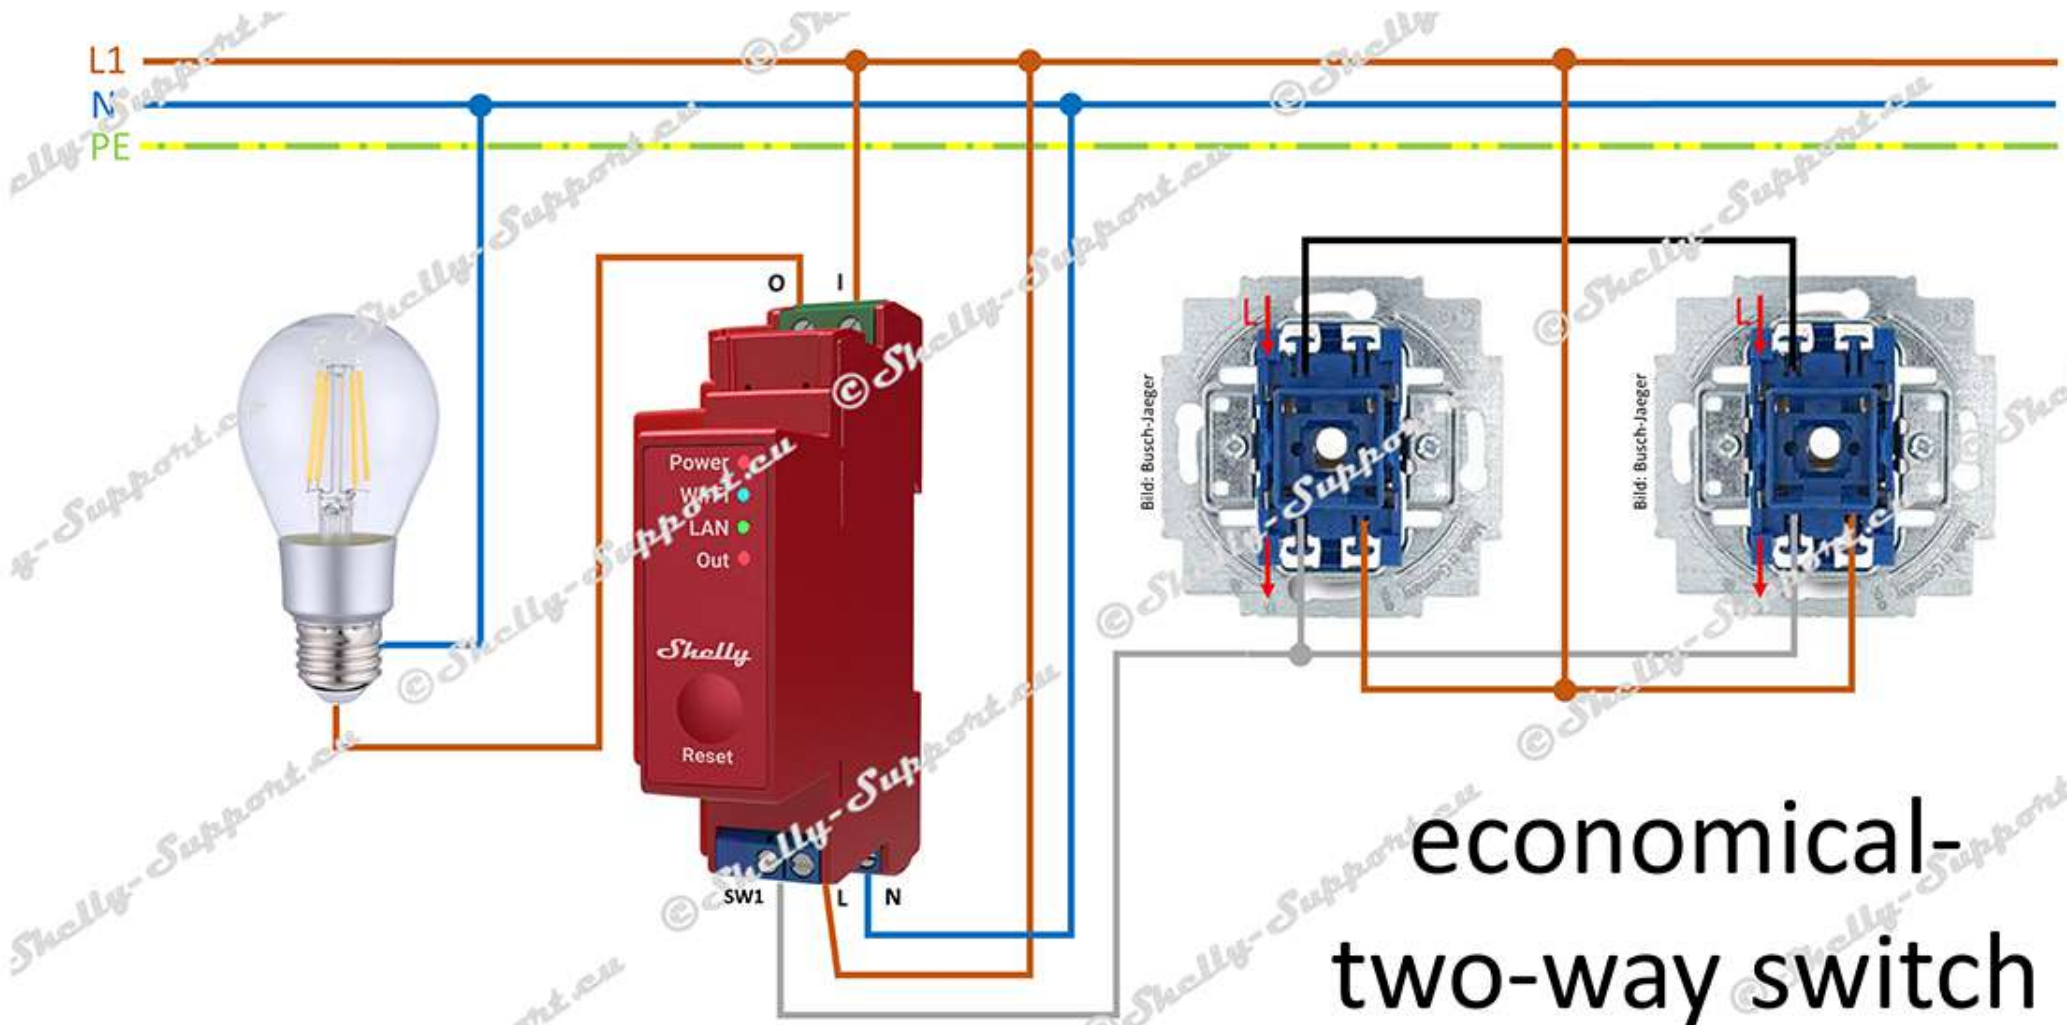

Device control/monitoring

**Shelly** PRO **1PM**

# Button-circuit

two-way switch

**Shelly** <sup>PRO</sup> 1PM

economical-  
two-way switch