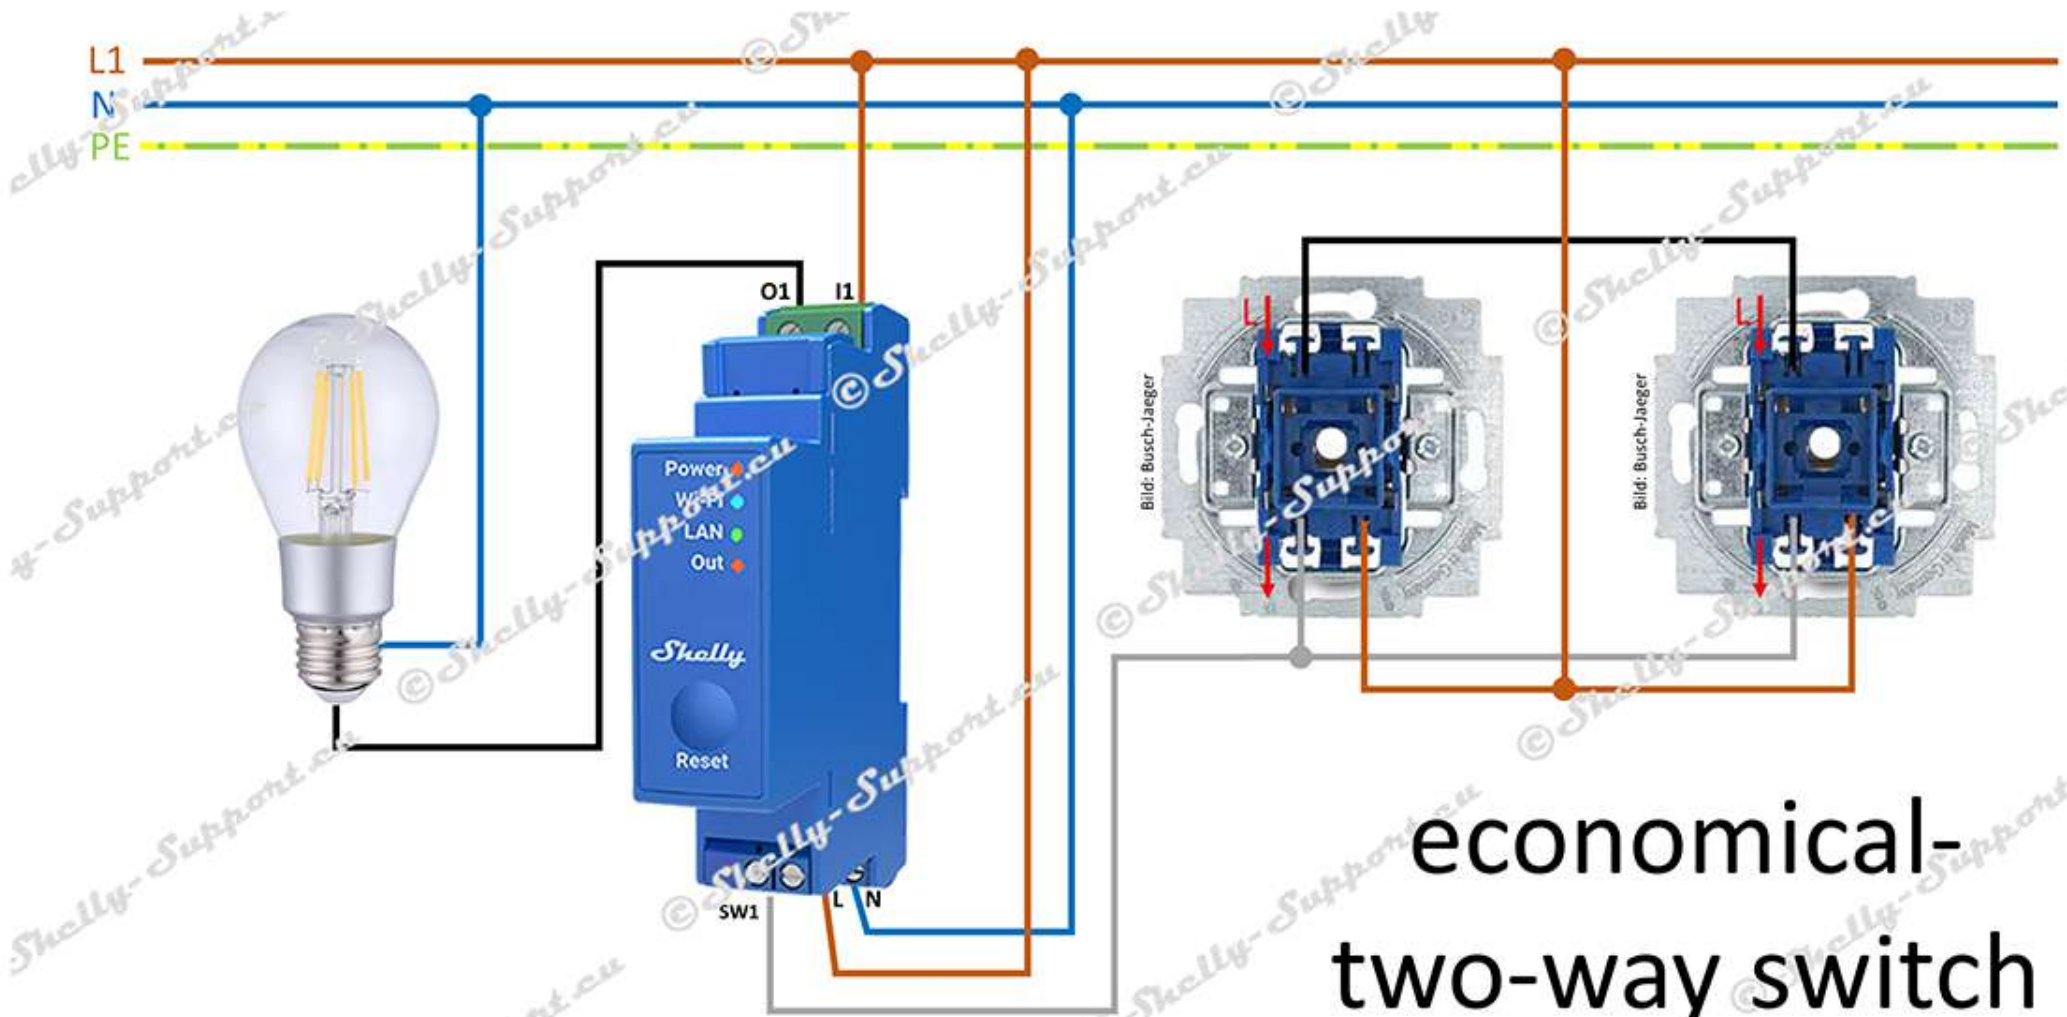

Turning ON/OFF

Shelly PRO 1

Bild: Busch-Jaeger

Turning ON/OFF

two-phase

Button-circuit

Button-circuit

two-phase

two-way switch

Shelly PRO 1

economical-
two-way switch

Shelly PRO 1