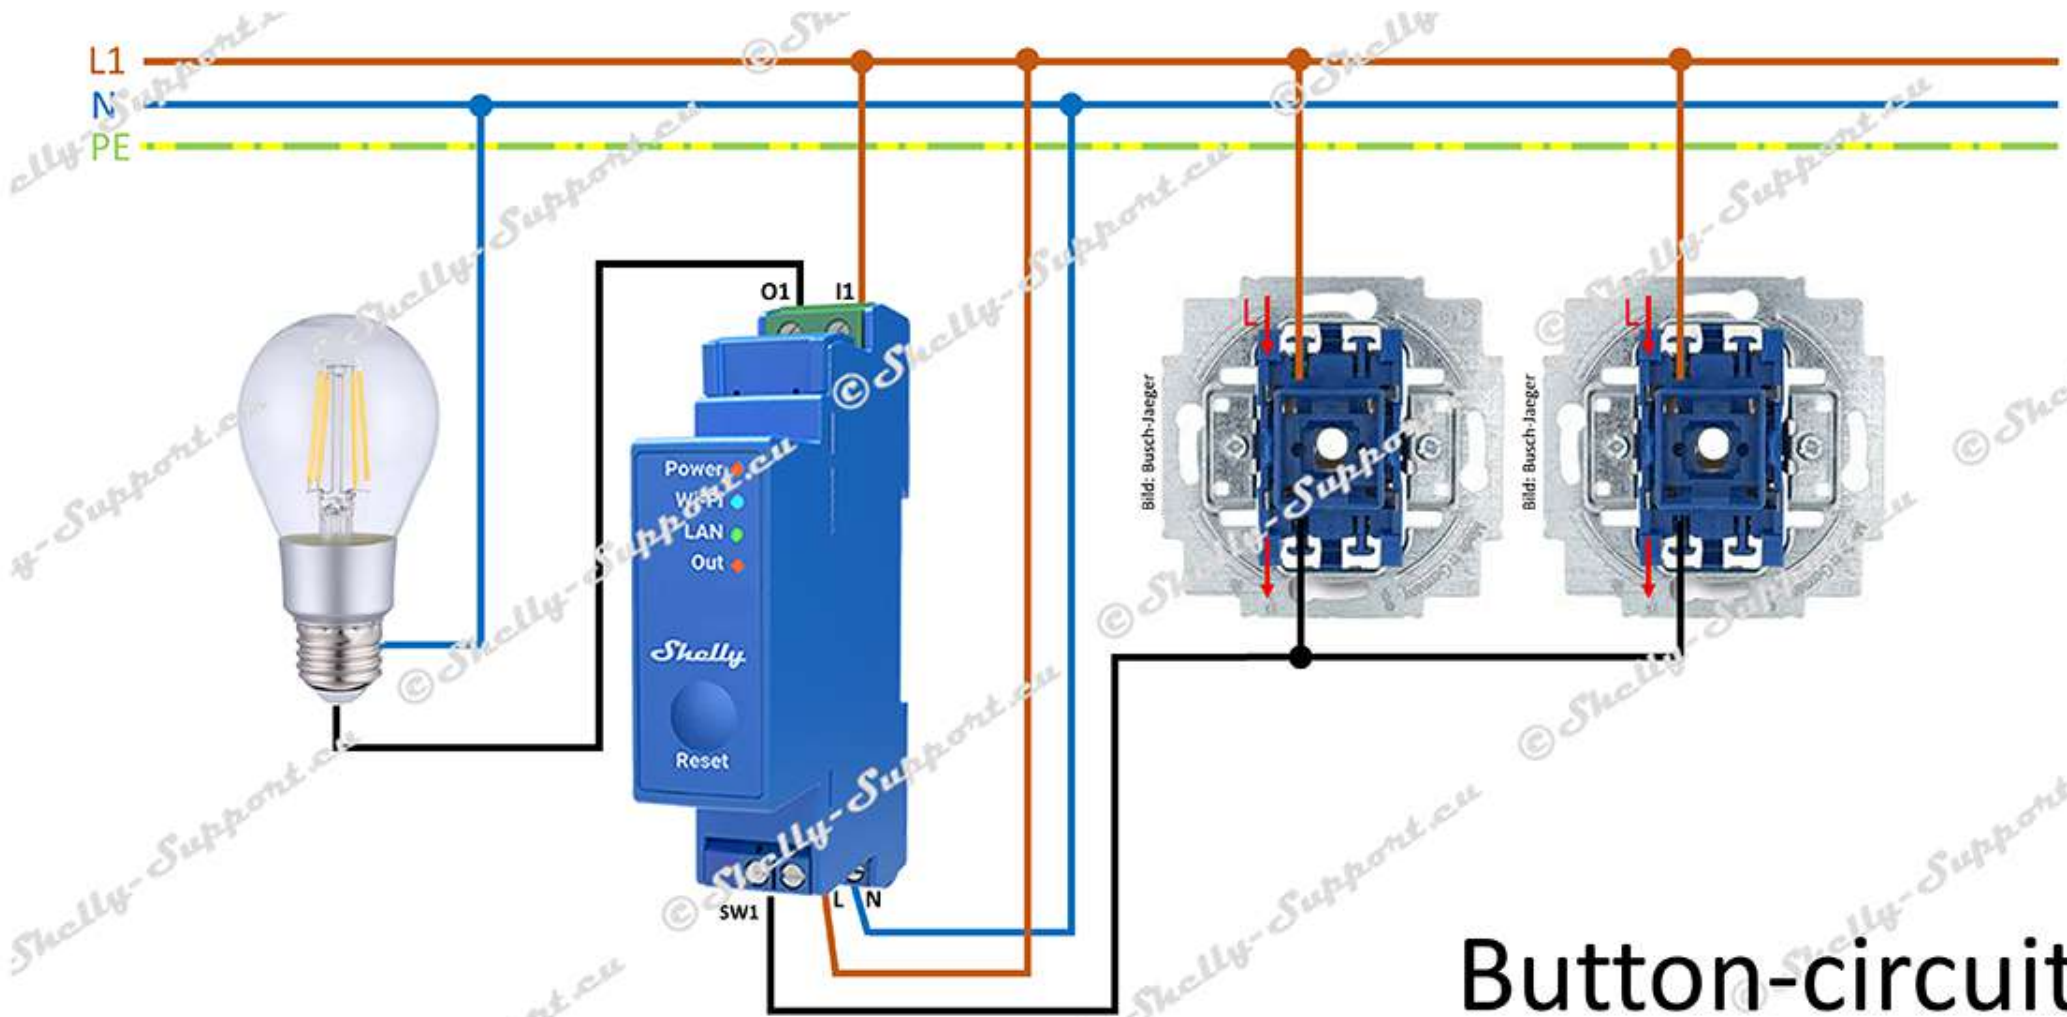

Turning ON/OFF

Shelly PRO 1

Bild: Busch-Jaeger

Turning ON/OFF

two-phase

Button-circuit

Button-circuit

two-phase

two-way switch

Shelly PRO 1

economical-
two-way switch

Shelly PRO 1