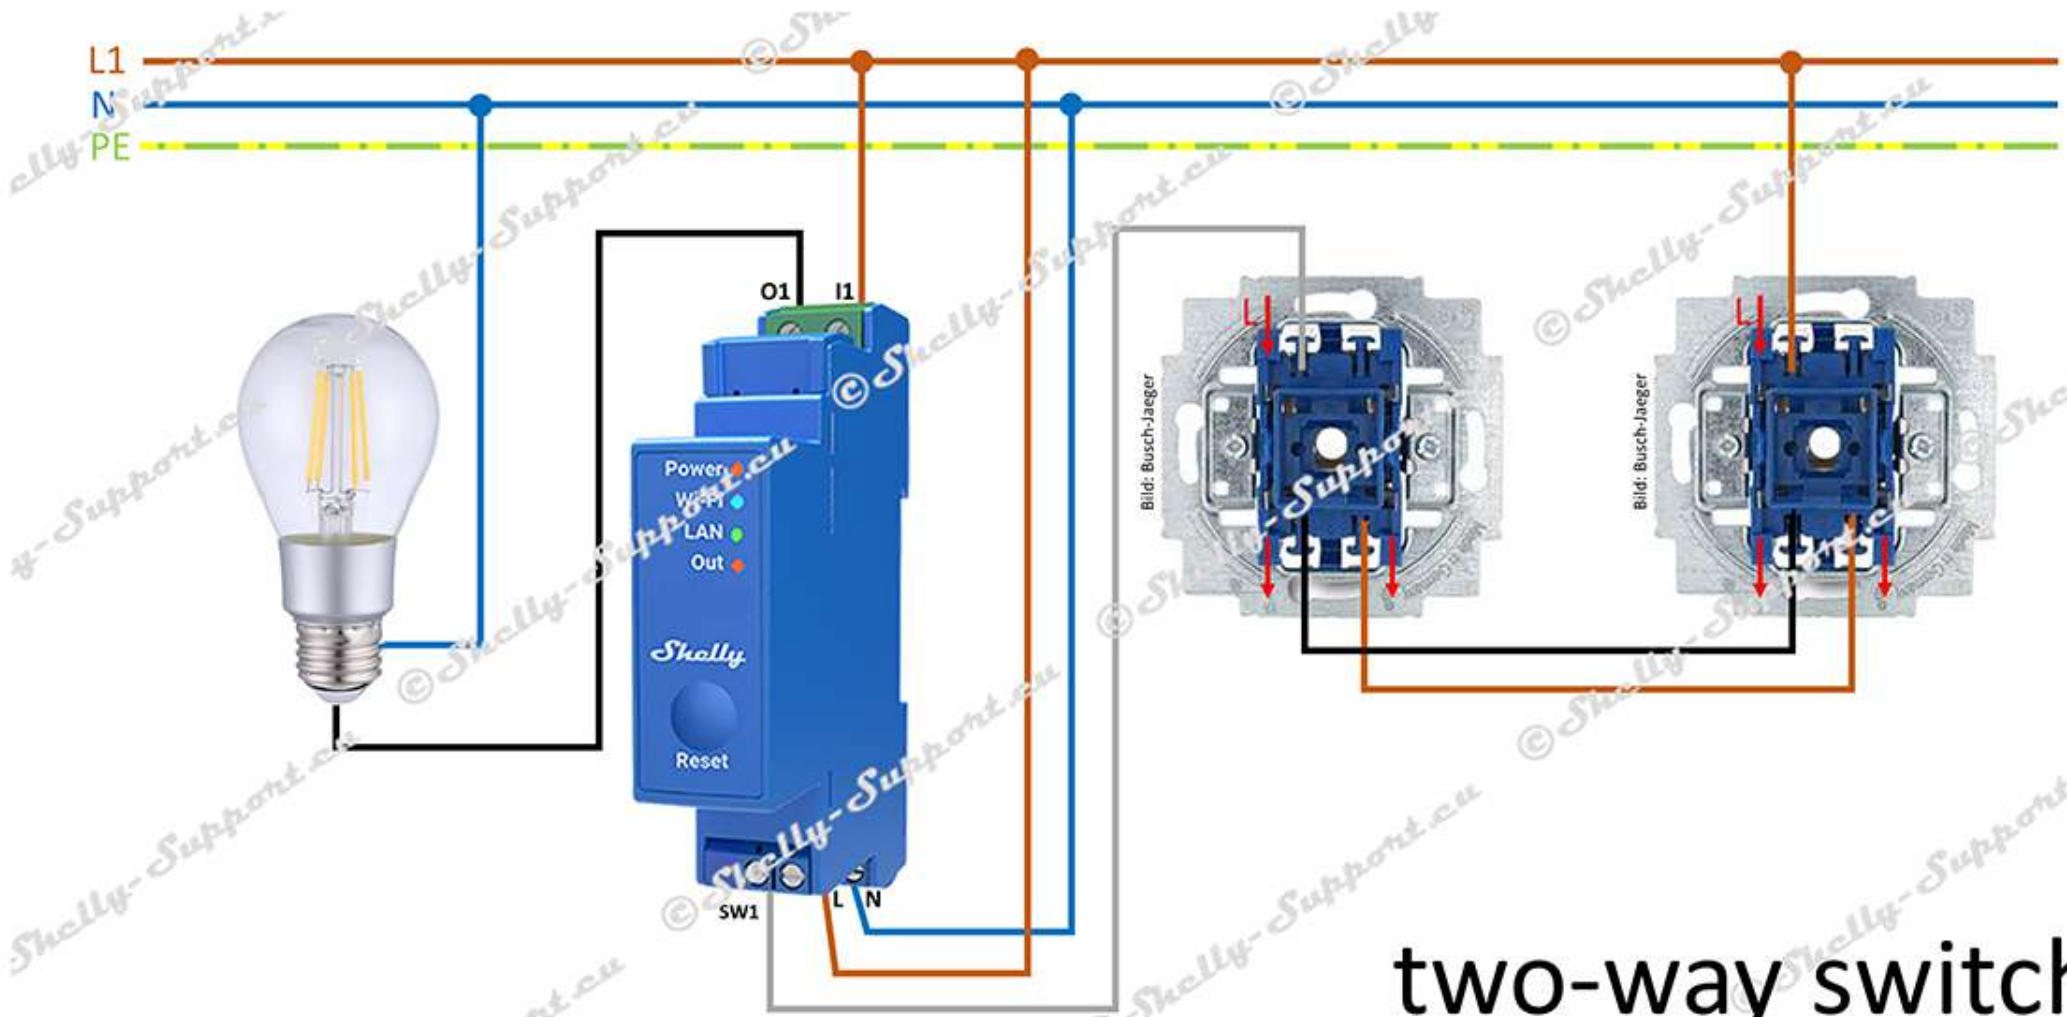

Turning ON/OFF

Shelly PRO 1

Bild: Busch-Jaeger

Turning ON/OFF

two-phase

Button-circuit

Button-circuit

two-phase

two-way switch

Shelly PRO 1

economical-
two-way switch

Shelly PRO 1