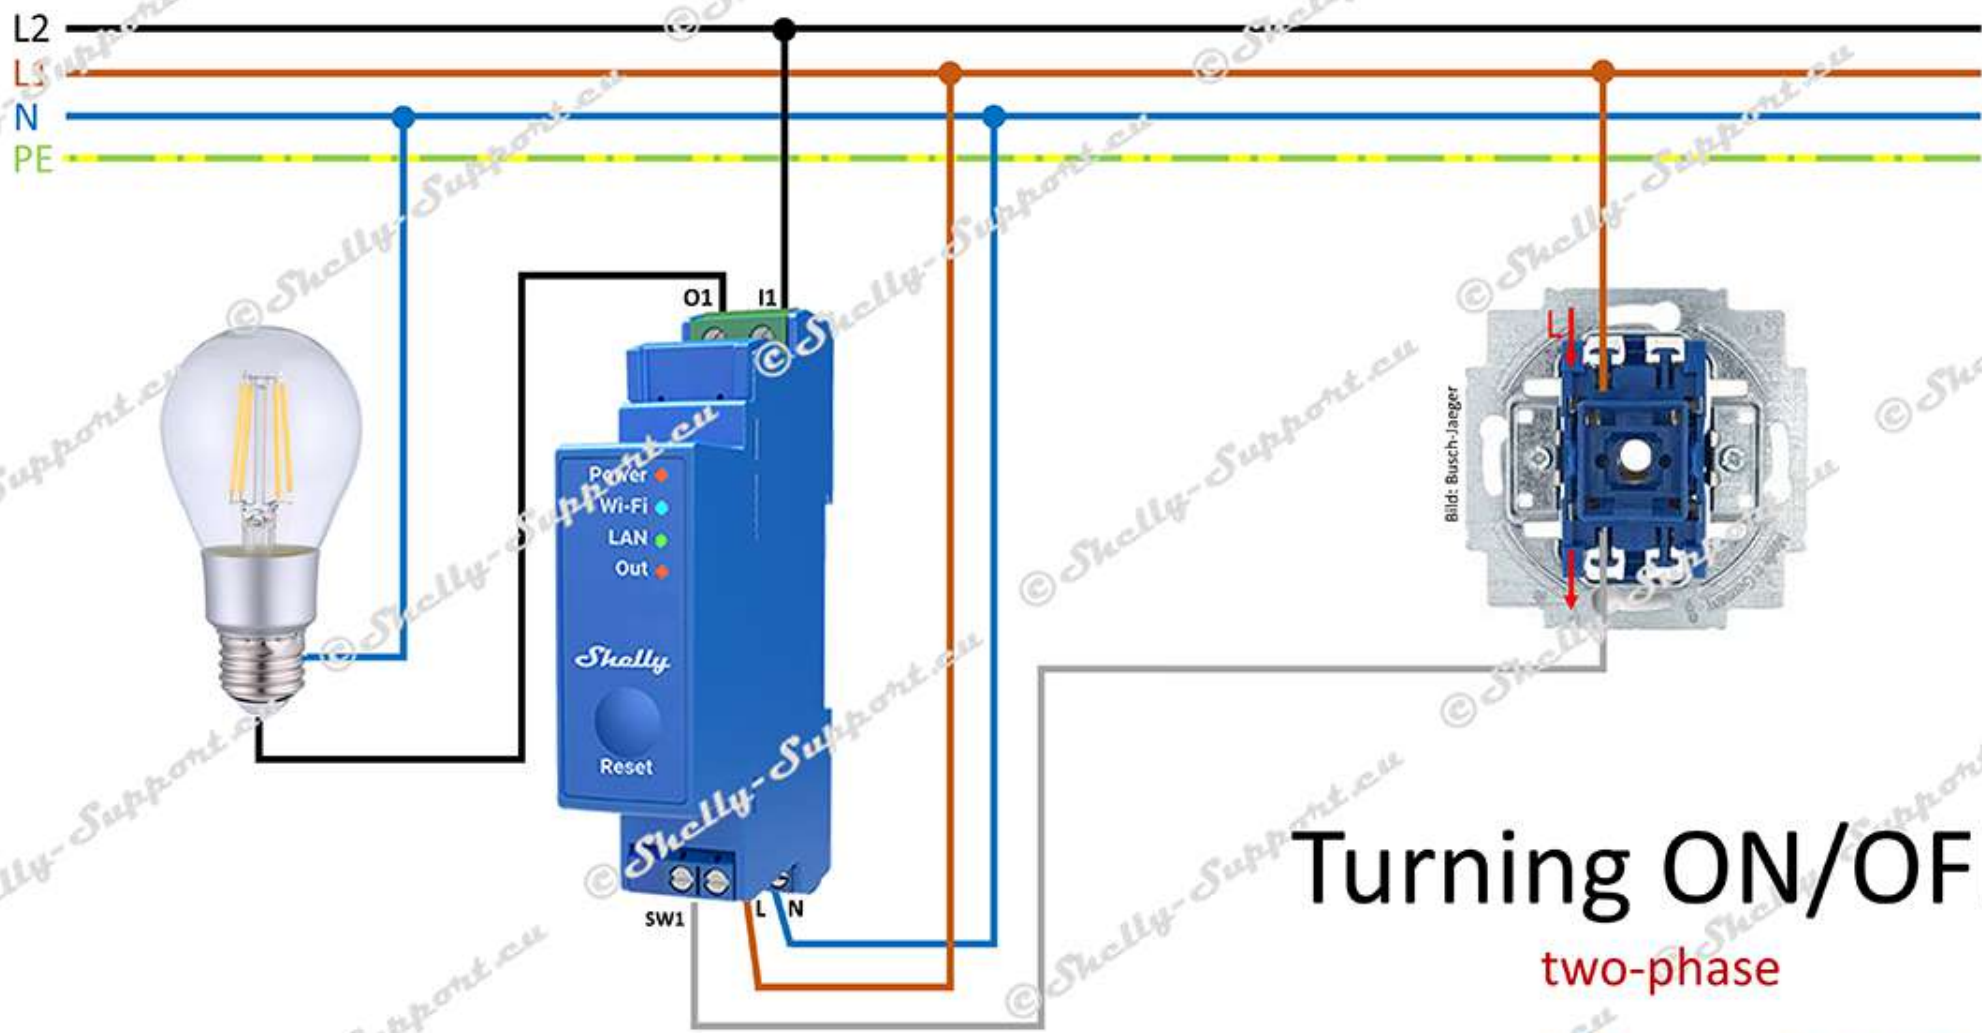

Turning ON/OFF

Shelly PRO 1

Bild: Busch-Jaeger

Turning ON/OFF

two-phase

Button-circuit

Button-circuit

two-phase

two-way switch

Shelly PRO 1

economical-
two-way switch

Shelly PRO 1