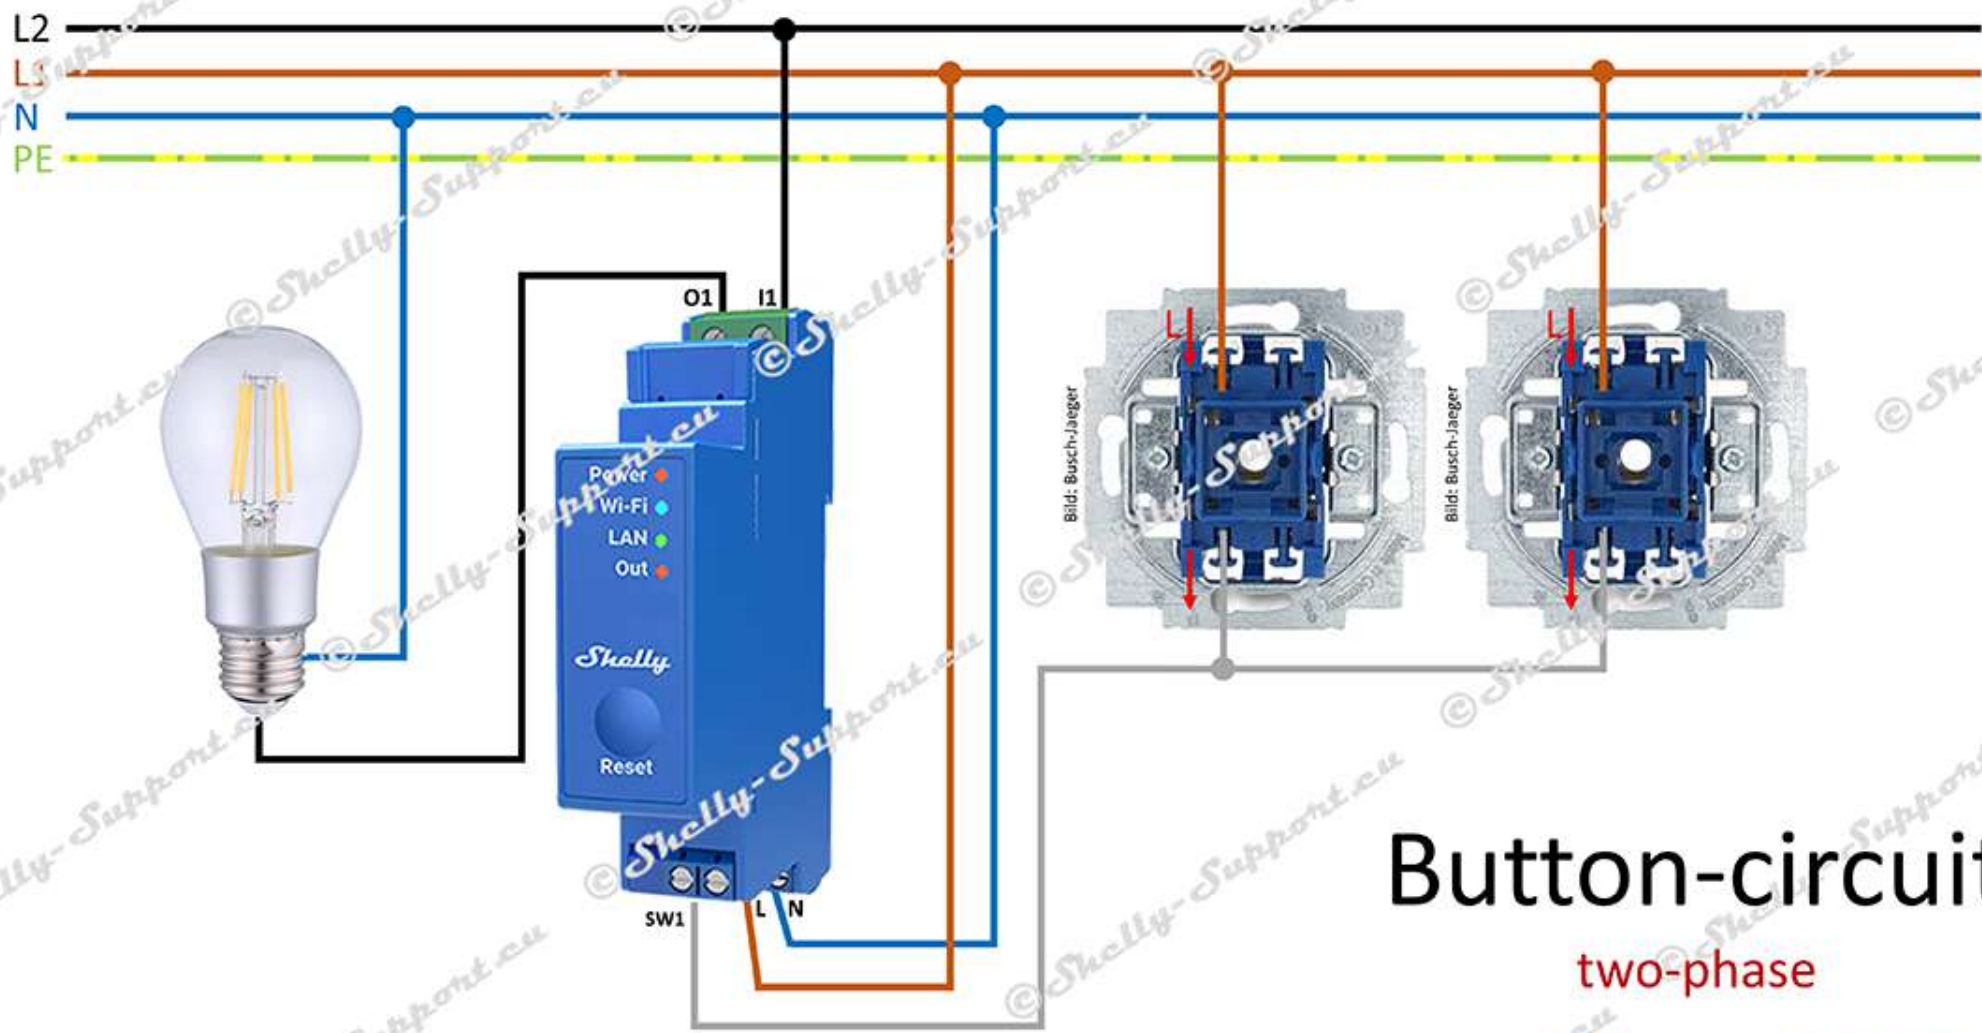

Turning ON/OFF

Shelly PRO 1

Bild: Busch-Jaeger

Turning ON/OFF

two-phase

Button-circuit

Button-circuit

two-phase

two-way switch

Shelly PRO 1

economical-
two-way switch

Shelly PRO 1