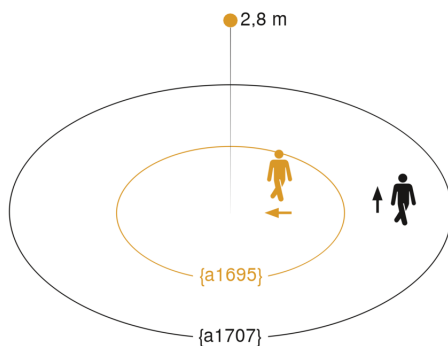

IS 2360 ECO

EAN 4007841 006556

Technical specifications

| | |
|---|----------------------------|
| Type | Motion detectors |
| Dimensions (Ø x H) | 115 x 51 mm |
| Mains power supply | 230 V / 50 – 60 Hz |
| Sensor Technology | passive infrared |
| Application, place | Outdoors, Indoors |
| Installation site | ceiling |
| Installation | Surface wiring |
| Mounting height | 2,00 – 4,00 m |
| Reach, radial | Ø 3 m (7 m ²) |
| Reach, tangential | Ø 7 m (38 m ²) |
| Detection angle | 360 ° |
| Angle of aperture | 180 ° |
| Switching zones | 664 switching zones |
| Optimum mounting height | 2,8 m |
| Mechanical scalability | No |
| Sneak-by guard | Yes |
| Capability of masking out individual segments | Yes |
| Electronic scalability | No |
| Twilight setting TEACH | No |
| Twilight setting | 2 – 2000 lx |

Detection Zone

Mögliche Montagehöhe: 2,00 m – 4,00 m
 Orange: radial
 Schwarz: tangential

Dimension Drawing

IS 2360 ECO

EAN 4007841 006556

Circuit diagram