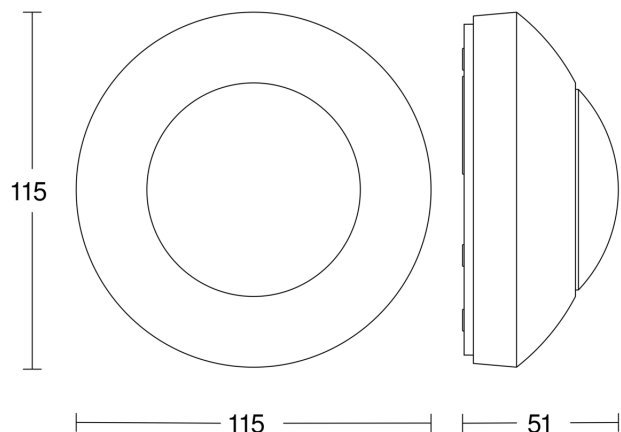

IS 2360 ECO

EAN 4007841 006556

Technical specifications

| | |
|---|----------------------------|
| Type | Motion detectors |
| Dimensions (Ø x H) | 115 x 51 mm |
| Mains power supply | 230 V / 50 – 60 Hz |
| Sensor Technology | passive infrared |
| Application, place | Outdoors, Indoors |
| Installation site | ceiling |
| Installation | Surface wiring |
| Mounting height | 2,00 – 4,00 m |
| Reach, radial | Ø 3 m (7 m ²) |
| Reach, tangential | Ø 7 m (38 m ²) |
| Detection angle | 360 ° |
| Angle of aperture | 180 ° |
| Switching zones | 664 switching zones |
| Optimum mounting height | 2,8 m |
| Mechanical scalability | No |
| Sneak-by guard | Yes |
| Capability of masking out individual segments | Yes |
| Electronic scalability | No |
| Twilight setting TEACH | No |
| Twilight setting | 2 – 2000 lx |

| | |
|--|---|
| Time setting | 8 s – 35 Min. |
| Switching output 1, resistive | 2000 W |
| Switching output 1, number of LEDs / fluorescent lamps | 6 pcs. |
| Capacitive load in µF | 132 µF |
| Constant-lighting control | No |
| Basic light level function | No |
| Settings via | Potentiometers |
| With remote control | No |
| Interconnection | Yes |
| Type of interconnection | Master/master |
| IP-rating | IP54 |
| Material | Plastic |
| Ambient temperature | -20 – 50 °C |
| Application, room | corridor / aisle, changing room, function room / ancillary room, kitchenette, stairwell, WC / washroom, multi-storey / underground car park, outdoors, warehouse, Indoors |
| Colour | white |
| Colour, RAL | 9010 |
| IDs, certificates | VDE |
| Manufacturer's Warranty | 5 years |
| PU1, EAN | 4007841006556 |

Detection Zone

Mögliche Montagehöhe: 2,00 m – 4,00 m
 Orange: radial
 Schwarz: tangential

Dimension Drawing

IS 2360 ECO

EAN 4007841 006556

Circuit diagram