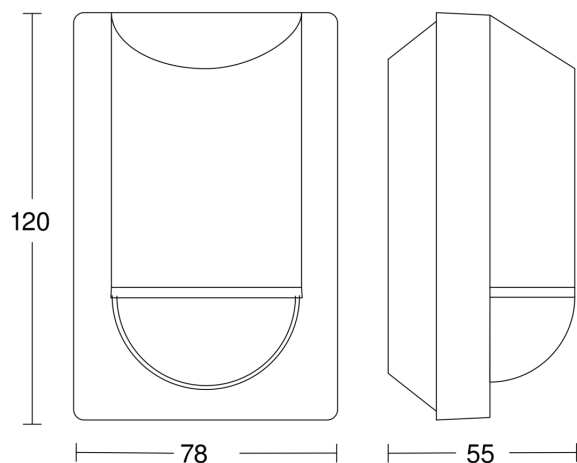

## Technical specifications

Type	Motion detectors
Dimensions (L x W x H)	55 x 78 x 120 mm
Mains power supply	230 – 240 V / 50 Hz
Sensor Technology	passive infrared
Application, place	Outdoors
Installation site	wall, corner
Installation	Surface wiring
Mounting height	1,8 – 4 m
Reach, radial	$r = 1.5 \text{ m} (4 \text{ m}^2) / r = 3 \text{ m} (14 \text{ m}^2)$
Reach, tangential	$r = 5 \text{ m} (39 \text{ m}^2) / r = 12 \text{ m} (226 \text{ m}^2)$
Detection angle	180 °
Angle of aperture	90 °
Switching zones	504 switching zones
Optimum mounting height	2 m
Mechanical scalability	No
Sneak-by guard	Yes
Capability of masking out individual segments	Yes
Electronic scalability	No
Twilight setting TEACH	No
Twilight setting	2 – 2000 lx
Time setting	5 s – 15 Min.
Switching output 1, resistive	2000 W

## Dimension Drawing