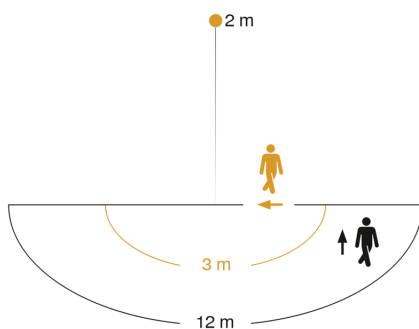

Switching output 1, number of LEDs / fluorescent lamps	6 pcs.
Fluorescent lamps, uncorrected	500 VA
Fluorescent lamps, series-corrected	900 VA
Fluorescent lamps, parallel-corrected	500 VA
Capacitive load in μF	132 μF
Constant-lighting control	No
Basic light level function	No
Settings via	Potentiometers
With remote control	No
Interconnection	Yes
Type of interconnection	Master/master
IP-rating	IP54
Material	Plastic
Ambient temperature	-20 – 50 °C
Application, room	outdoors, front door, all round the building, terrace / balcony, courtyard & driveway
Colour	white
Colour, RAL	9010
IDs, certificates	VDE
Manufacturer's Warranty	5 years
Version	white
PU1, EAN	4007841034696

Detection Zone