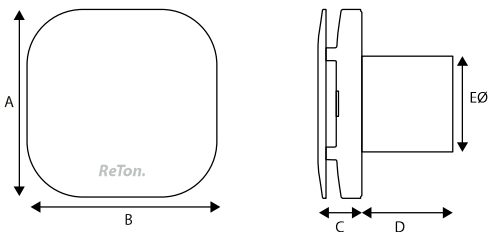

ReTon Soft

ReTon Soft bathroom fan with the aesthetic smooth corner design blends nicely into the surrounding environment.

- Three models, Basic, Timer and Humidity Timer
- Suitable for wall and ceiling mounting
- Two sizes 100 & 125mm
- Back draught shutters included
- 5-year warranty

A 190mm B 190mm C 43mm D 81mm EØ 99mm

ReTon Soft	Ø 100 mm
Voltage	220-240 V
Power	8 W
Airflow	90,4 m ³ /h 25L/s
dB(A) 3m	30,6
Max Pressure	20 Pa
Protection	IP45

ReTon.

A 213mm B 213mm C 46mm D 100mm EØ 115mm

ReTon Soft	Ø 125 mm
Voltage	220-240 V
Power	14,8 W
Airflow	166 m ³ /h 46L/s
dB(A) 3m	40,6
Max Pressure	33 Pa
Protection	IP45

Art no	Product Ø100
197550	ReTon Soft Ø100 B
197551	ReTon Soft Ø100 T
197552	ReTon Soft Ø100 HT