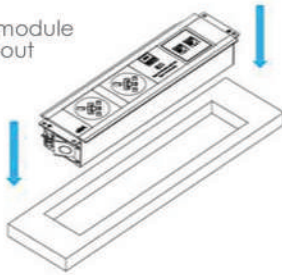

FEATURES

- Certified with IEC 60884-1:2002 + A1:2006, IEC 60884-2-7:2011 + A1:2013, complies with the BS5733 (UK)
- All UK sockets feature integral, spare fuses. Choice of 3.15A or 5A fuses are available to comply with BS 6396
- Modular parts are available in Black and White, both with Silver aluminium profile
- The Level-C is flush to the surface
- Designed to fit desk thickness of 10mm min. *For panel installation from 10-20mm.
- All standard options come with 0.5m drop lead to 3 Pole Connector
- Possibility of panel installation

IN DESK POWER MODULE
LEVEL-C

AVAILABLE SOCKET TYPES AND MEDIA CONNECTIONS

INTERCHANGEABLE MULTIMEDIA PLATES

ABL's new and flexible IMP (Interchangeable Multimedia Plate) system allows the end user to choose between various multimedia connections and independently change the configuration within their chosen power module, with ease and according to their preferences.

IN DESK POWER MODULE LEVEL-C

INSTALLATION INSTRUCTIONS

Step 1. Place the module into the table cut-out

Step 2. Make sure the module is placed straight, and evenly spaced

Step 3. Use Allen Key slightly until the clamps touch the table desktop only

DIMENSIONS

*NOTE - The module length depends on the required configuration