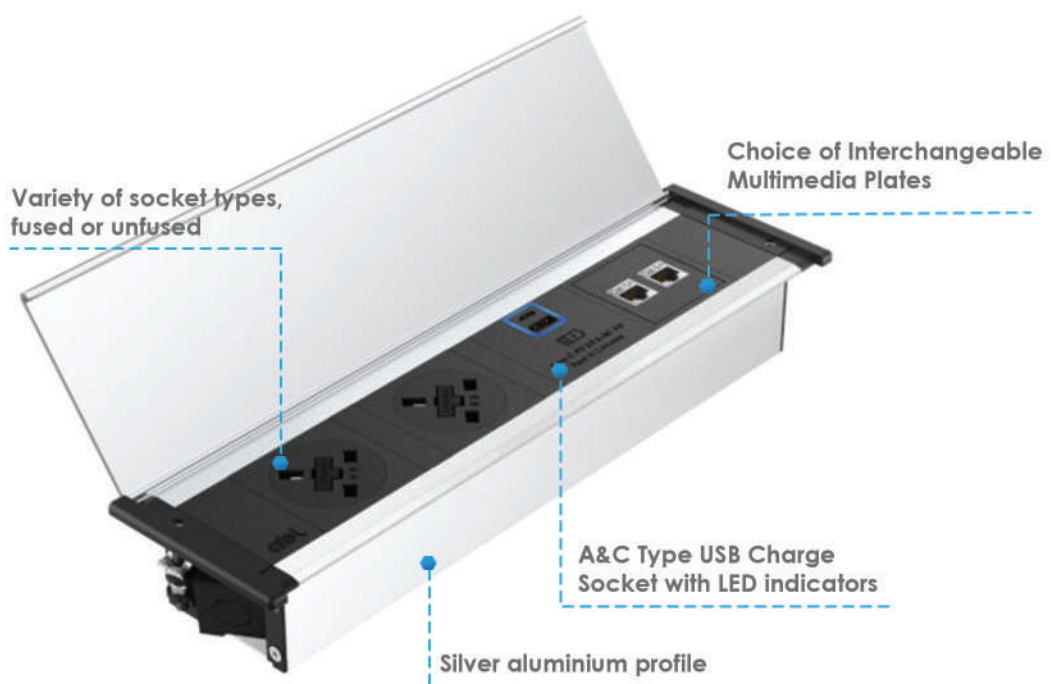

IN DESK POWER MODULE LEVEL-C

The ideal choice for power and data distribution in offices, meeting rooms, boardrooms, and amphitheatres, designed to promote effortless workspace productivity and comfort. Level-C power modules may be specified with the full range of interchangeable multimedia connections, fast chargers, and country-specific AC power sockets compliant with the relevant international standards.

FEATURES

- Certified with IEC 60884-1:2002 + A1:2006, IEC 60884-2-7:2011 + A1:2013, complies with the BS5733 (UK)
- All UK sockets feature integral, spare fuses. Choice of 3.15A or 5A fuses are available to comply with BS 6396
- Modular parts are available in Black and White, both with Silver aluminium profile
- The Level-C is flush to the surface
- Designed to fit desk thickness of 10mm min. *For panel installation from 10-20mm.
- All standard options come with 0.5m drop lead to 3 Pole Connector
- Possibility of panel installation

IN DESK POWER MODULE
LEVEL-C

AVAILABLE SOCKET TYPES AND MEDIA CONNECTIONS

INTERCHANGEABLE MULTIMEDIA PLATES

ABL's new and flexible IMP (Interchangeable Multimedia Plate) system allows the end user to choose between various multimedia connections and independently change the configuration within their chosen power module, with ease and according to their preferences.

IN DESK POWER MODULE LEVEL-C

INSTALLATION INSTRUCTIONS

Step 1. Place the module into the table cut-out

Step 2. Make sure the module is placed straight, and evenly spaced

Step 3. Use Allen Key slightly until the clamps touch the table desktop only