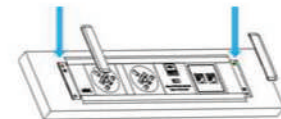

IN DESK POWER MODULE
LEVEL-C

AVAILABLE SOCKET TYPES AND MEDIA CONNECTIONS

INTERCHANGEABLE MULTIMEDIA PLATES

ABL's new and flexible IMP (Interchangeable Multimedia Plate) system allows the end user to choose between various multimedia connections and independently change the configuration within their chosen power module, with ease and according to their preferences.

IN DESK POWER MODULE LEVEL-C

INSTALLATION INSTRUCTIONS

Step 1. Place the module into the table cut-out

Step 2. Make sure the module is placed straight, and evenly spaced

Step 3. Use Allen Key slightly until the clamps touch the table desktop only

Step 4. Gently turn the Allen Key 180° clockwise on both sides of the power module

Step 5. Place provided covers on top of the power module sides

Level-C side covers removal:

Use the FH screwdriver (blade width of 3-5mm) to remove the side covers as explained in the image: