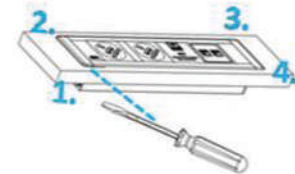

IN DESK POWER MODULE LEVEL-C

INSTALLATION INSTRUCTIONS

Step 1. Place the module into the table cut-out

Step 2. Make sure the module is placed straight, and evenly spaced

Step 3. Use Allen Key slightly until the clamps touch the table desktop only

Step 4. Gently turn the Allen Key 180° clockwise on both sides of the power module

Step 5. Place provided covers on top of the power module sides

Level-C side covers removal:

Use the FH screwdriver (blade width of 3-5mm) to remove the side covers as explained in the image:

DIMENSIONS

*NOTE - The module length depends on the required configuration