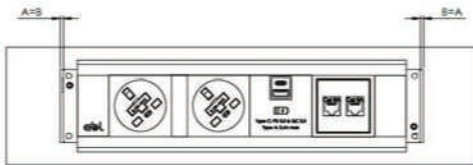

FEATURES

- Certified with IEC 60884-1:2002 + A1:2006, IEC 60884-2-7:2011 + A1:2013, complies with the BS5733 (UK)
- All UK sockets feature integral, spare fuses. Choice of 3.15A or 5A fuses are available to comply with BS 6396
- Modular parts are available in Black and White, both with Silver aluminium profile
- The Level-C is flush to the surface
- Designed to fit desk thickness of 10mm min. *For panel installation from 10-20mm.
- All standard options come with 0.5m drop lead to 3 Pole Connector
- Possibility of panel installation

IN DESK POWER MODULE
LEVEL-C

AVAILABLE SOCKET TYPES AND MEDIA CONNECTIONS

INTERCHANGEABLE MULTIMEDIA PLATES

ABL's new and flexible IMP (Interchangeable Multimedia Plate) system allows the end user to choose between various multimedia connections and independently change the configuration within their chosen power module, with ease and according to their preferences.

IN DESK POWER MODULE LEVEL-C

INSTALLATION INSTRUCTIONS

Step 1. Place the module into the table cut-out

Step 2. Make sure the module is placed straight, and evenly spaced

Step 3. Use Allen Key slightly until the clamps touch the table desktop only

Step 4. Gently turn the Allen Key 180° clockwise on both sides of the power module

Step 5. Place provided covers on top of the power module sides

Level-C side covers removal:

Use the FH screwdriver (blade width of 3-5mm) to remove the side covers as explained in the image: