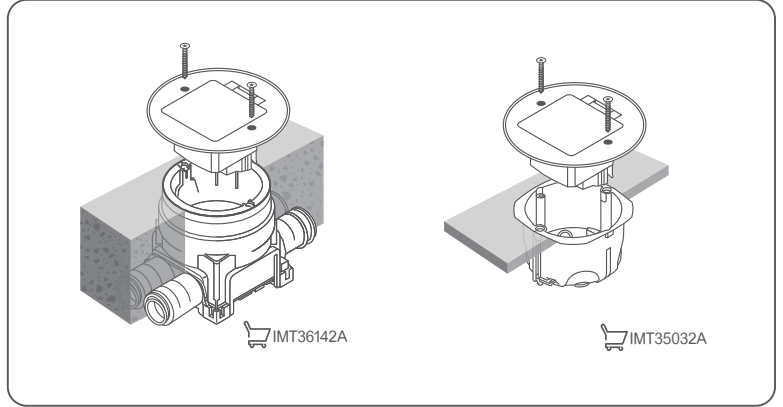

# Unica System+

- en** Floor socket XS round
- fr** Prise de sol XS ronde
- es** Base suelo XS redonda
- ru** US+ Люк круглый XS
- kk** US+ дөңгелек люк
- sv** Gulvutttag XS rund
- no** Gulvutttag XS rund
- fi** Lattiapistorasia XS pyöreä
- da** Golvutttag XS rund
- nl** Vloercontact XS rond
- pl** Gniazdo podłogowe XS okrągłe
- tr** Yer soketi XS Yuvarlak

180°

16A

---

IP44

---

250V~  
50-60Hz

---

-5° to 40° C

42 mm

Life Is On