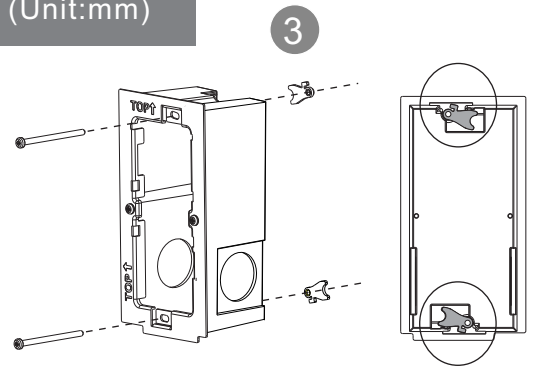

Product dimension (Unit: mm)

Installation height

Location

Flush-mounted installation - Vertical installation as a sample (Unit: mm)

Drilling method 1

Drilling method 2

1
Or

Please refer to the relative mounting sticker at the package shipped with the product.

*Please pay attention to the direction of flush-mounted box when installing.

Vertical installation

Horizontal installation

Cavity wall installation - Vertical installation as a sample (Unit:mm)

Please refer to the relative mounting sticker at the package shipped with the product.