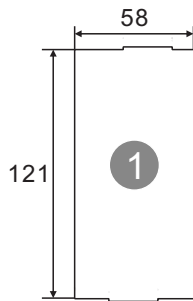

Product dimension (Unit: mm)

Installation height

Location

Flush-mounted installation - Vertical installation as a sample (Unit: mm)

Drilling method 1

Drilling method 2

1
Or

Please refer to the relative mounting sticker at the package shipped with the product.

*Please pay attention to the direction of flush-mounted box when installing.

Vertical installation

Horizontal installation

Cavity wall installation - Vertical installation as a sample (Unit:mm)

Please refer to the relative mounting sticker at the package shipped with the product.