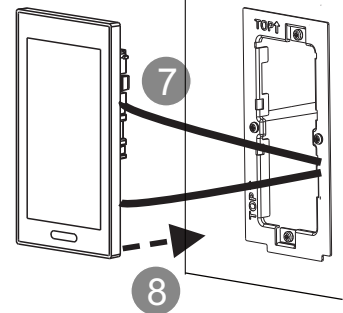

Product dimension (Unit: mm)

Installation height

Location

Flush-mounted installation - Vertical installation as a sample (Unit: mm)

Drilling method 1

Drilling method 2

1
Or

Please refer to the relative mounting sticker at the package shipped with the product.

*Please pay attention to the direction of flush-mounted box when installing.

Vertical installation

Horizontal installation

Cavity wall installation - Vertical installation as a sample (Unit:mm)

Please refer to the relative mounting sticker at the package shipped with the product.