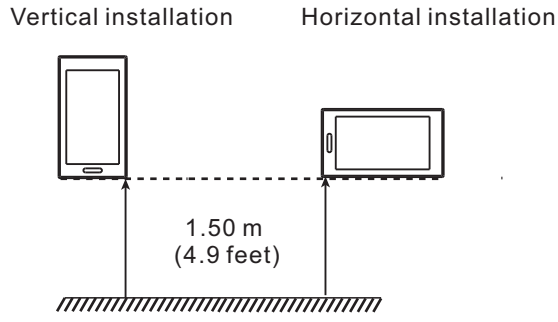

Product dimension (Unit: mm)

Installation height

Location

Flush-mounted installation - Vertical installation as a sample (Unit: mm)

Drilling method 1

Drilling method 2

1
Or

Please refer to the relative mounting sticker at the package shipped with the product.

*Please pay attention to the direction of flush-mounted box when installing.

Vertical installation

Horizontal installation

Cavity wall installation - Vertical installation as a sample (Unit:mm)

Please refer to the relative mounting sticker at the package shipped with the product.