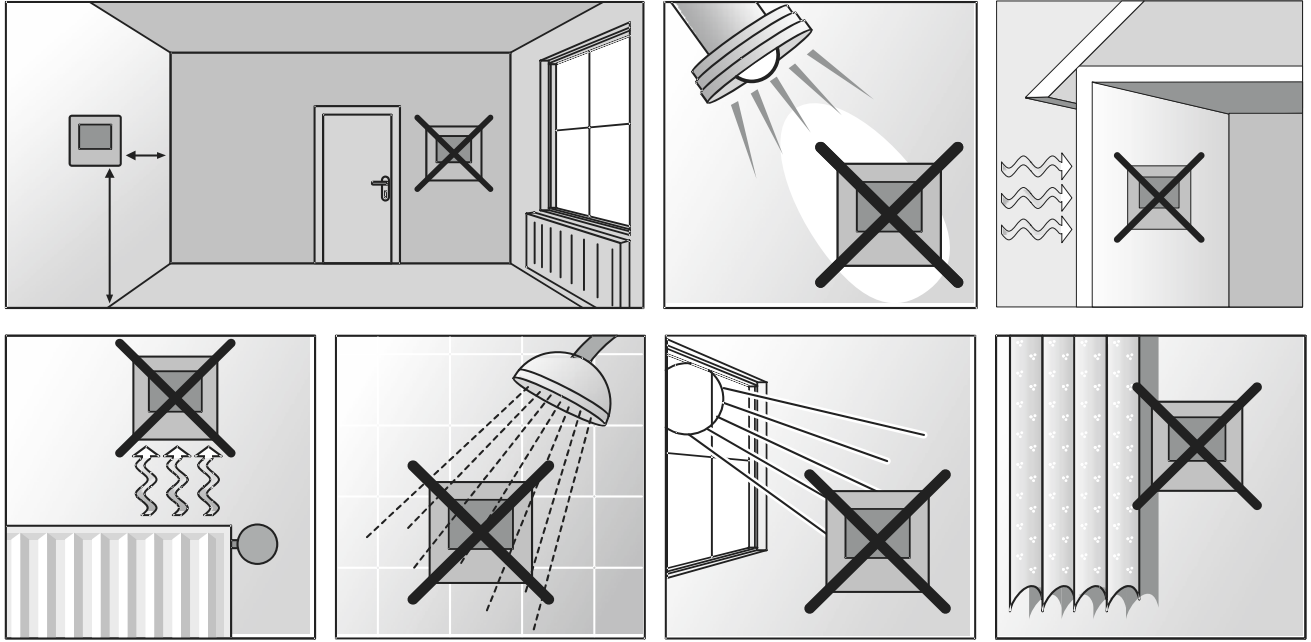

Product dimension (Unit: mm)

Installation height

Location

Flush-mounted installation - Vertical installation as a sample (Unit: mm)

Drilling method 1

Drilling method 2

1
Or

Please refer to the relative mounting sticker at the package shipped with the product.

*Please pay attention to the direction of flush-mounted box when installing.

Vertical installation

Horizontal installation

Cavity wall installation - Vertical installation as a sample (Unit:mm)

Please refer to the relative mounting sticker at the package shipped with the product.