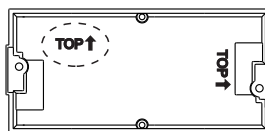

Product dimension (Unit: mm)

Installation height

Location

Flush-mounted installation - Vertical installation as a sample (Unit: mm)

Drilling method 1

Drilling method 2

1
Or

Please refer to the relative mounting sticker at the package shipped with the product.

*Please pay attention to the direction of flush-mounted box when installing.

Vertical installation

Horizontal installation

Cavity wall installation - Vertical installation as a sample (Unit:mm)

Please refer to the relative mounting sticker at the package shipped with the product.