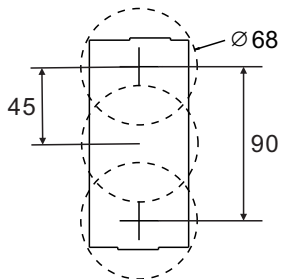

Product dimension (Unit: mm)

Installation height

Location

Flush-mounted installation - Vertical installation as a sample (Unit: mm)

Drilling method 1

Drilling method 2

1
Or

Please refer to the relative mounting sticker at the package shipped with the product.

*Please pay attention to the direction of flush-mounted box when installing.

Vertical installation

Horizontal installation

Cavity wall installation - Vertical installation as a sample (Unit:mm)

Please refer to the relative mounting sticker at the package shipped with the product.

Dismantling

A = TZW/U.0.1(1).CK