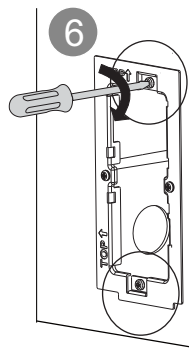

Product dimension (Unit: mm)

Installation height

Location

Flush-mounted installation - Vertical installation as a sample (Unit: mm)

Drilling method 1

Drilling method 2

1
Or

Please refer to the relative mounting sticker at the package shipped with the product.

*Please pay attention to the direction of flush-mounted box when installing.

Vertical installation

Horizontal installation

Cavity wall installation - Vertical installation as a sample (Unit:mm)

Please refer to the relative mounting sticker at the package shipped with the product.