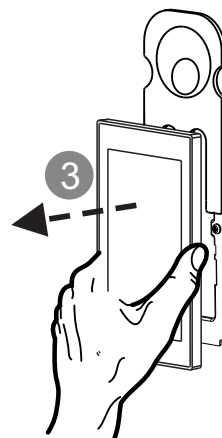

Dismantling