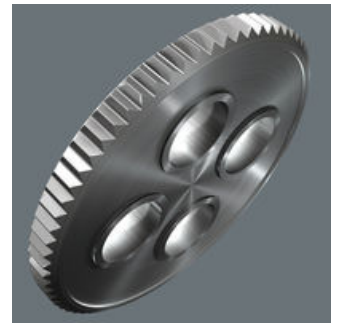

Small return angle

The fine tooth mechanism, with its 60 teeth, allows a small return angle of only 6° – ideal for precision work.