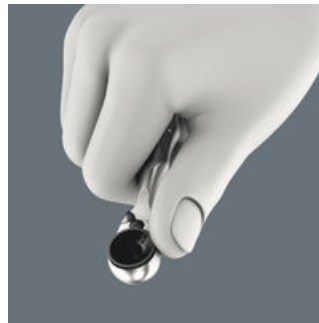

Rapid screwdriving

High working speeds can be attained with the Zyklop Mini 1. The thumb wheel is important, enabling more rapid screwdriving, and the Zyklop Mini handle only needs to be used for the final tightening of the screw.