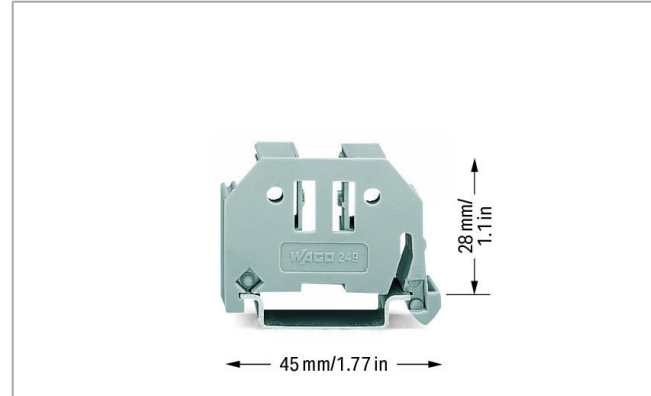

Data sheet | Item number: 249-117

Screwless end stop; 10 mm wide; for DIN-rail 35 x 15 and 35 x 7.5; gray

www.wago.com/249-117

Item description

Note:

Snap on – that's it!

Assembling the new WAGO screwless end stop is as simple and quick as snapping a WAGO rail-mount terminal block onto the rail.

Tool free!

A tool-free design allows rail-mount terminal blocks to be safely and economically secured against any movement on all DIN-35 rails per DIN EN 60715 (35 x 7.5 mm; 35 x 15 mm).

Entirely without screws!

The "secret" to a perfect fit lies in the two small clamping plates which keep the end stop in position, even if the rails are mounted vertically.

Simply snap on – that's it!

In addition, costs are significantly reduced when using large numbers of end stops.

Data

Technical Data

Main product function	Mounting Accessories
Mounting type	DIN-35 rail

Physical data

Width	10 mm / 0.394 inch
Height from upper-edge of DIN-rail	28.2 mm / 1.11 inch
Depth	45 mm / 1.772 inch