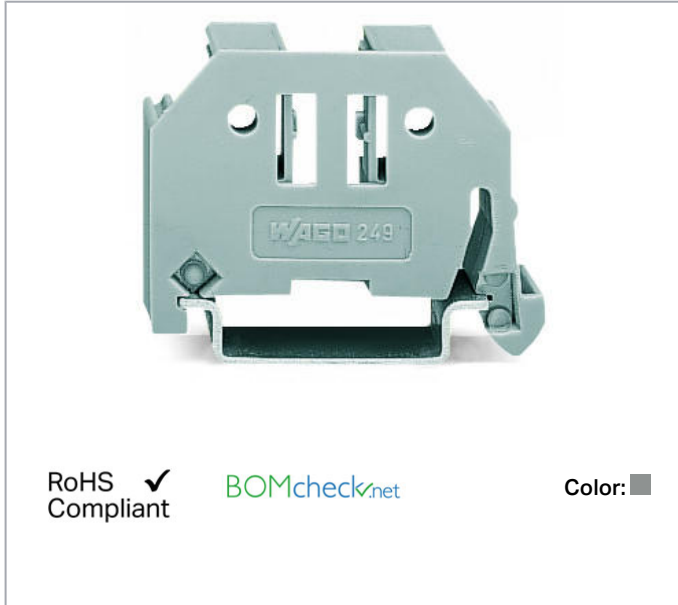

Data sheet | Item number: 249-117

Screwless end stop; 10 mm wide; for DIN-rail 35 x 15 and 35 x 7.5; gray

www.wago.com/249-117

Item description

Note:

Snap on – that's it!

Assembling the new WAGO screwless end stop is as simple and quick as snapping a WAGO rail-mount terminal block onto the rail.

Tool free!

A tool-free design allows rail-mount terminal blocks to be safely and economically secured against any movement on all DIN-35 rails per DIN EN 60715 (35 x 7.5 mm; 35 x 15 mm).

Entirely without screws!

The "secret" to a perfect fit lies in the two small clamping plates which keep the end stop in position, even if the rails are mounted vertically.

Simply snap on – that's it!

In addition, costs are significantly reduced when using large numbers of end stops.

Additional benefit: Three marker slots for all WAGO rail-mount terminal block markers and one snap-in hole for WAGO adjustable height group marker carriers offer individual marking options.

Subject to changes. Please also observe the further product documentation!