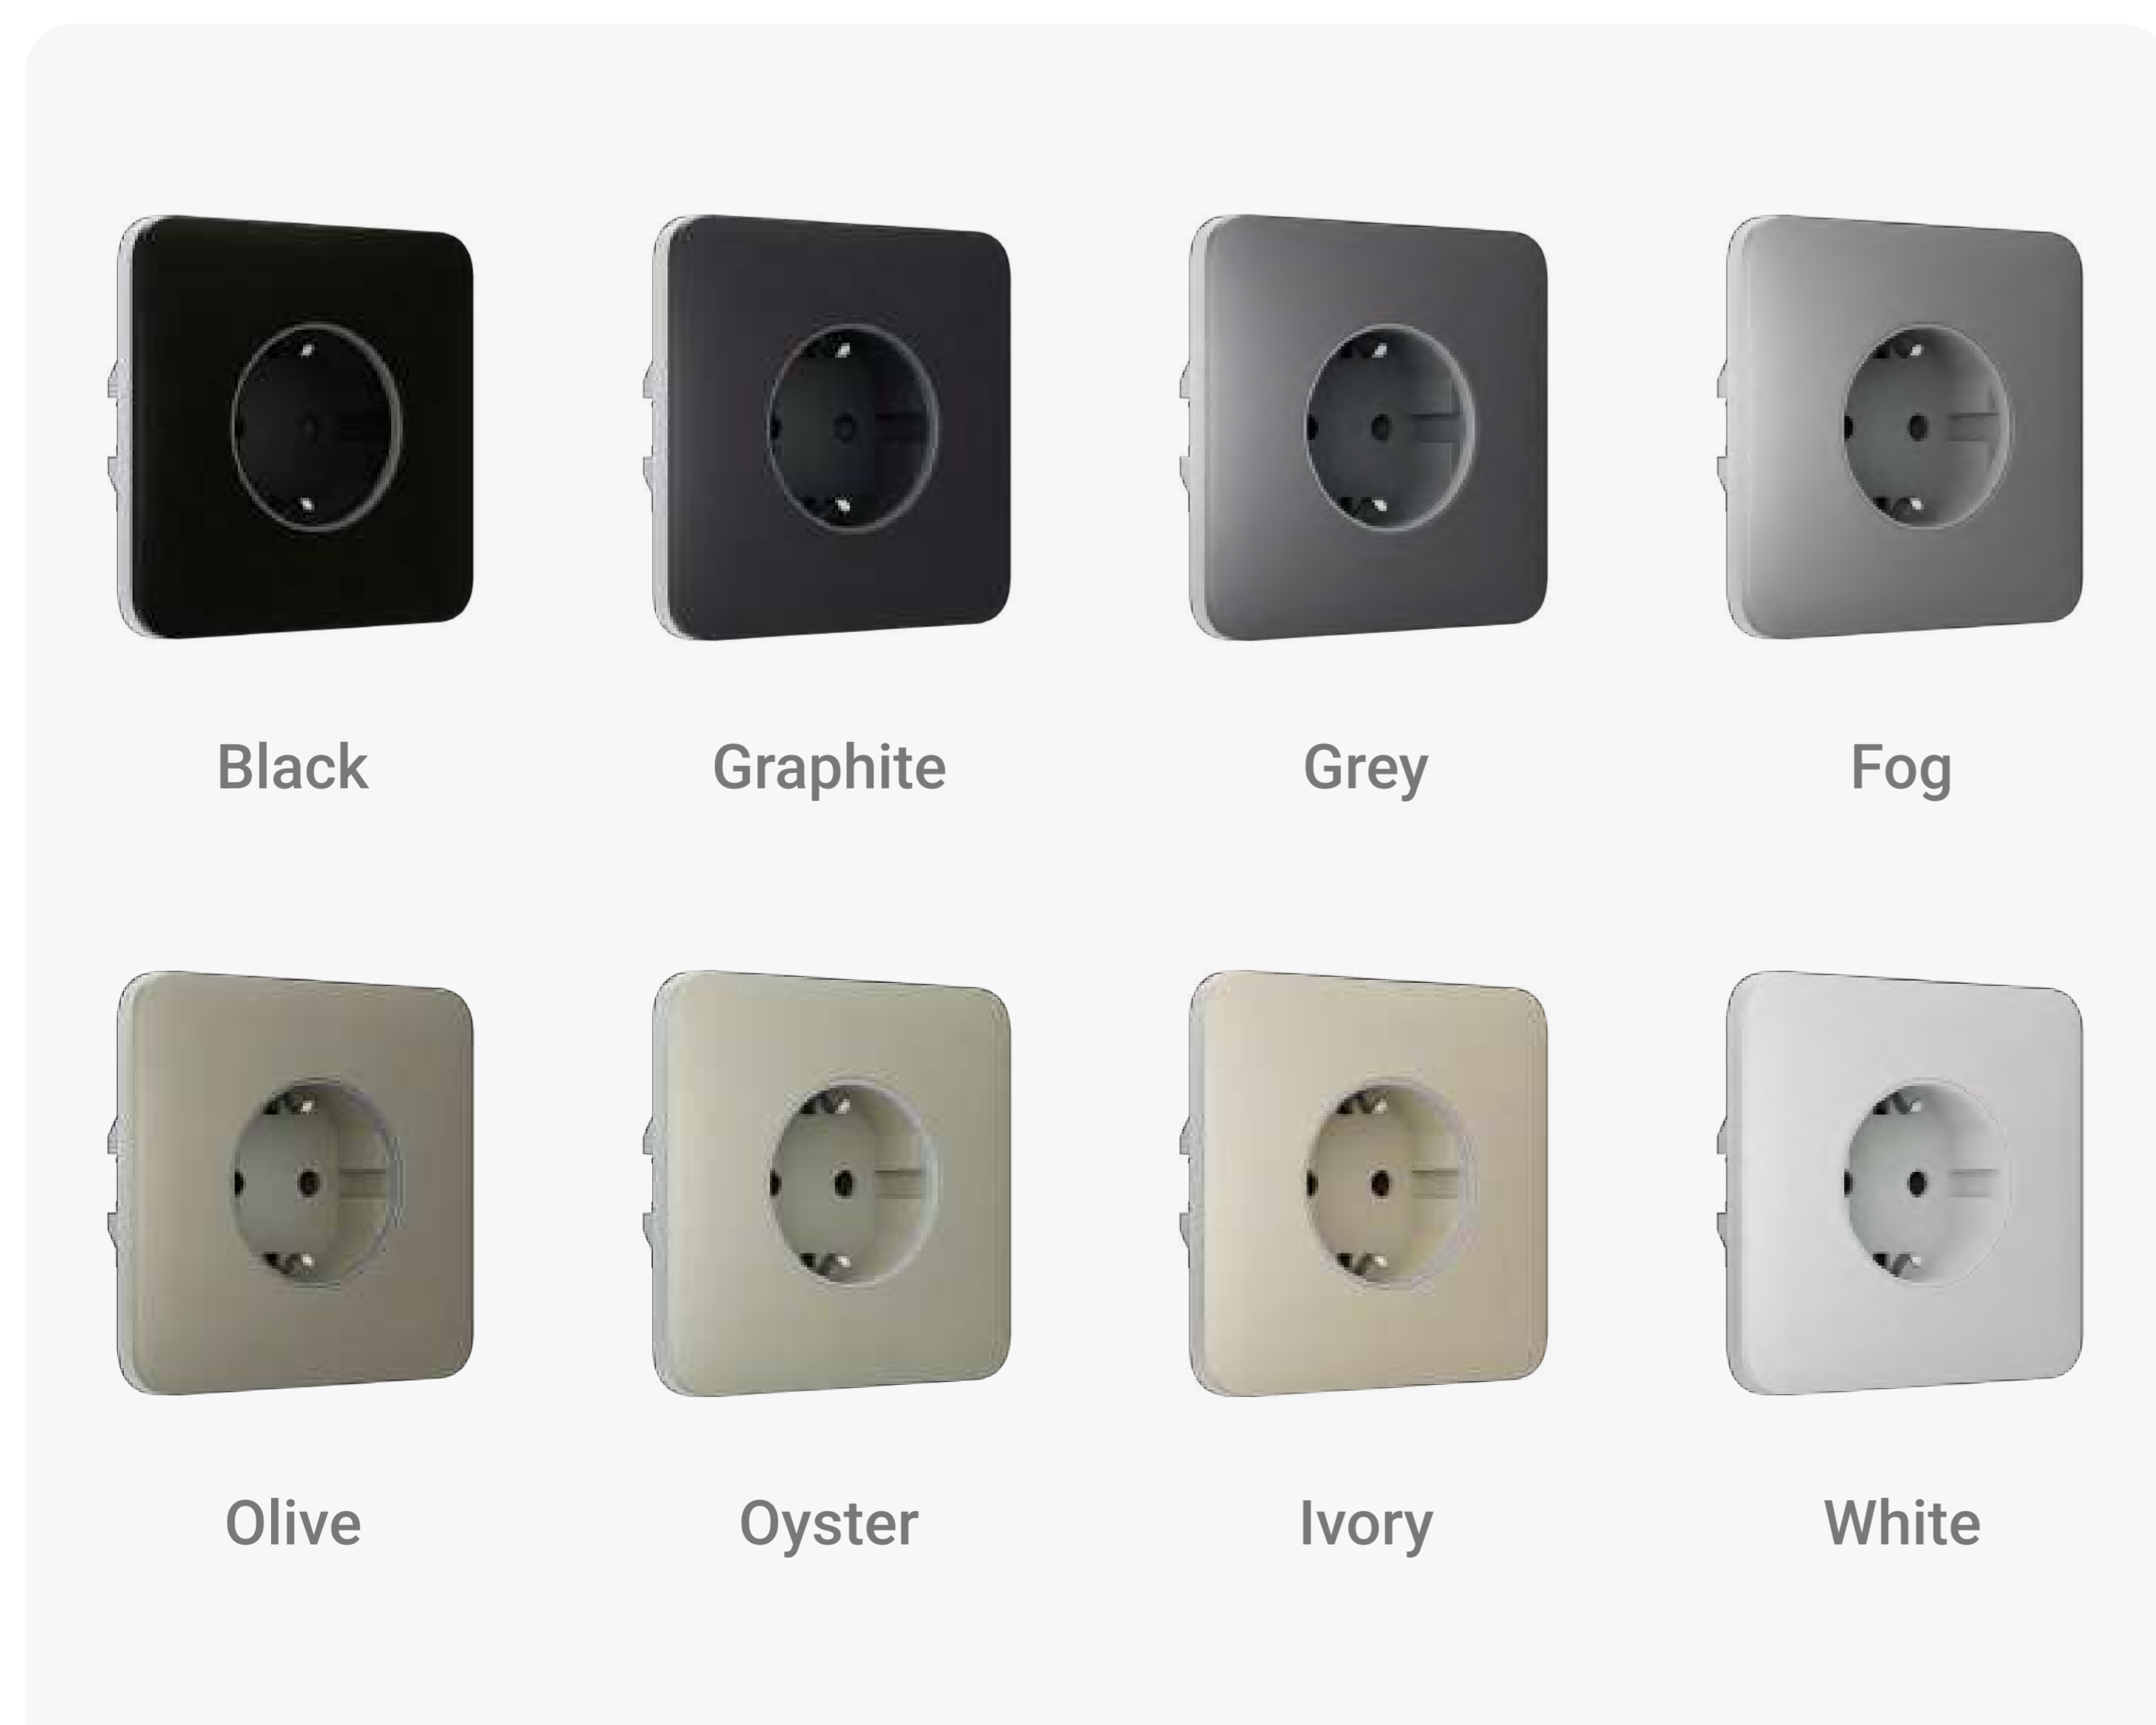

Configuration variability

Outlet (basic) [type F] can be used either separately or in combination with LightSwitch switches and installed into Frame. All products have the same frame design and color shades, allowing for both vertical and horizontal installation.