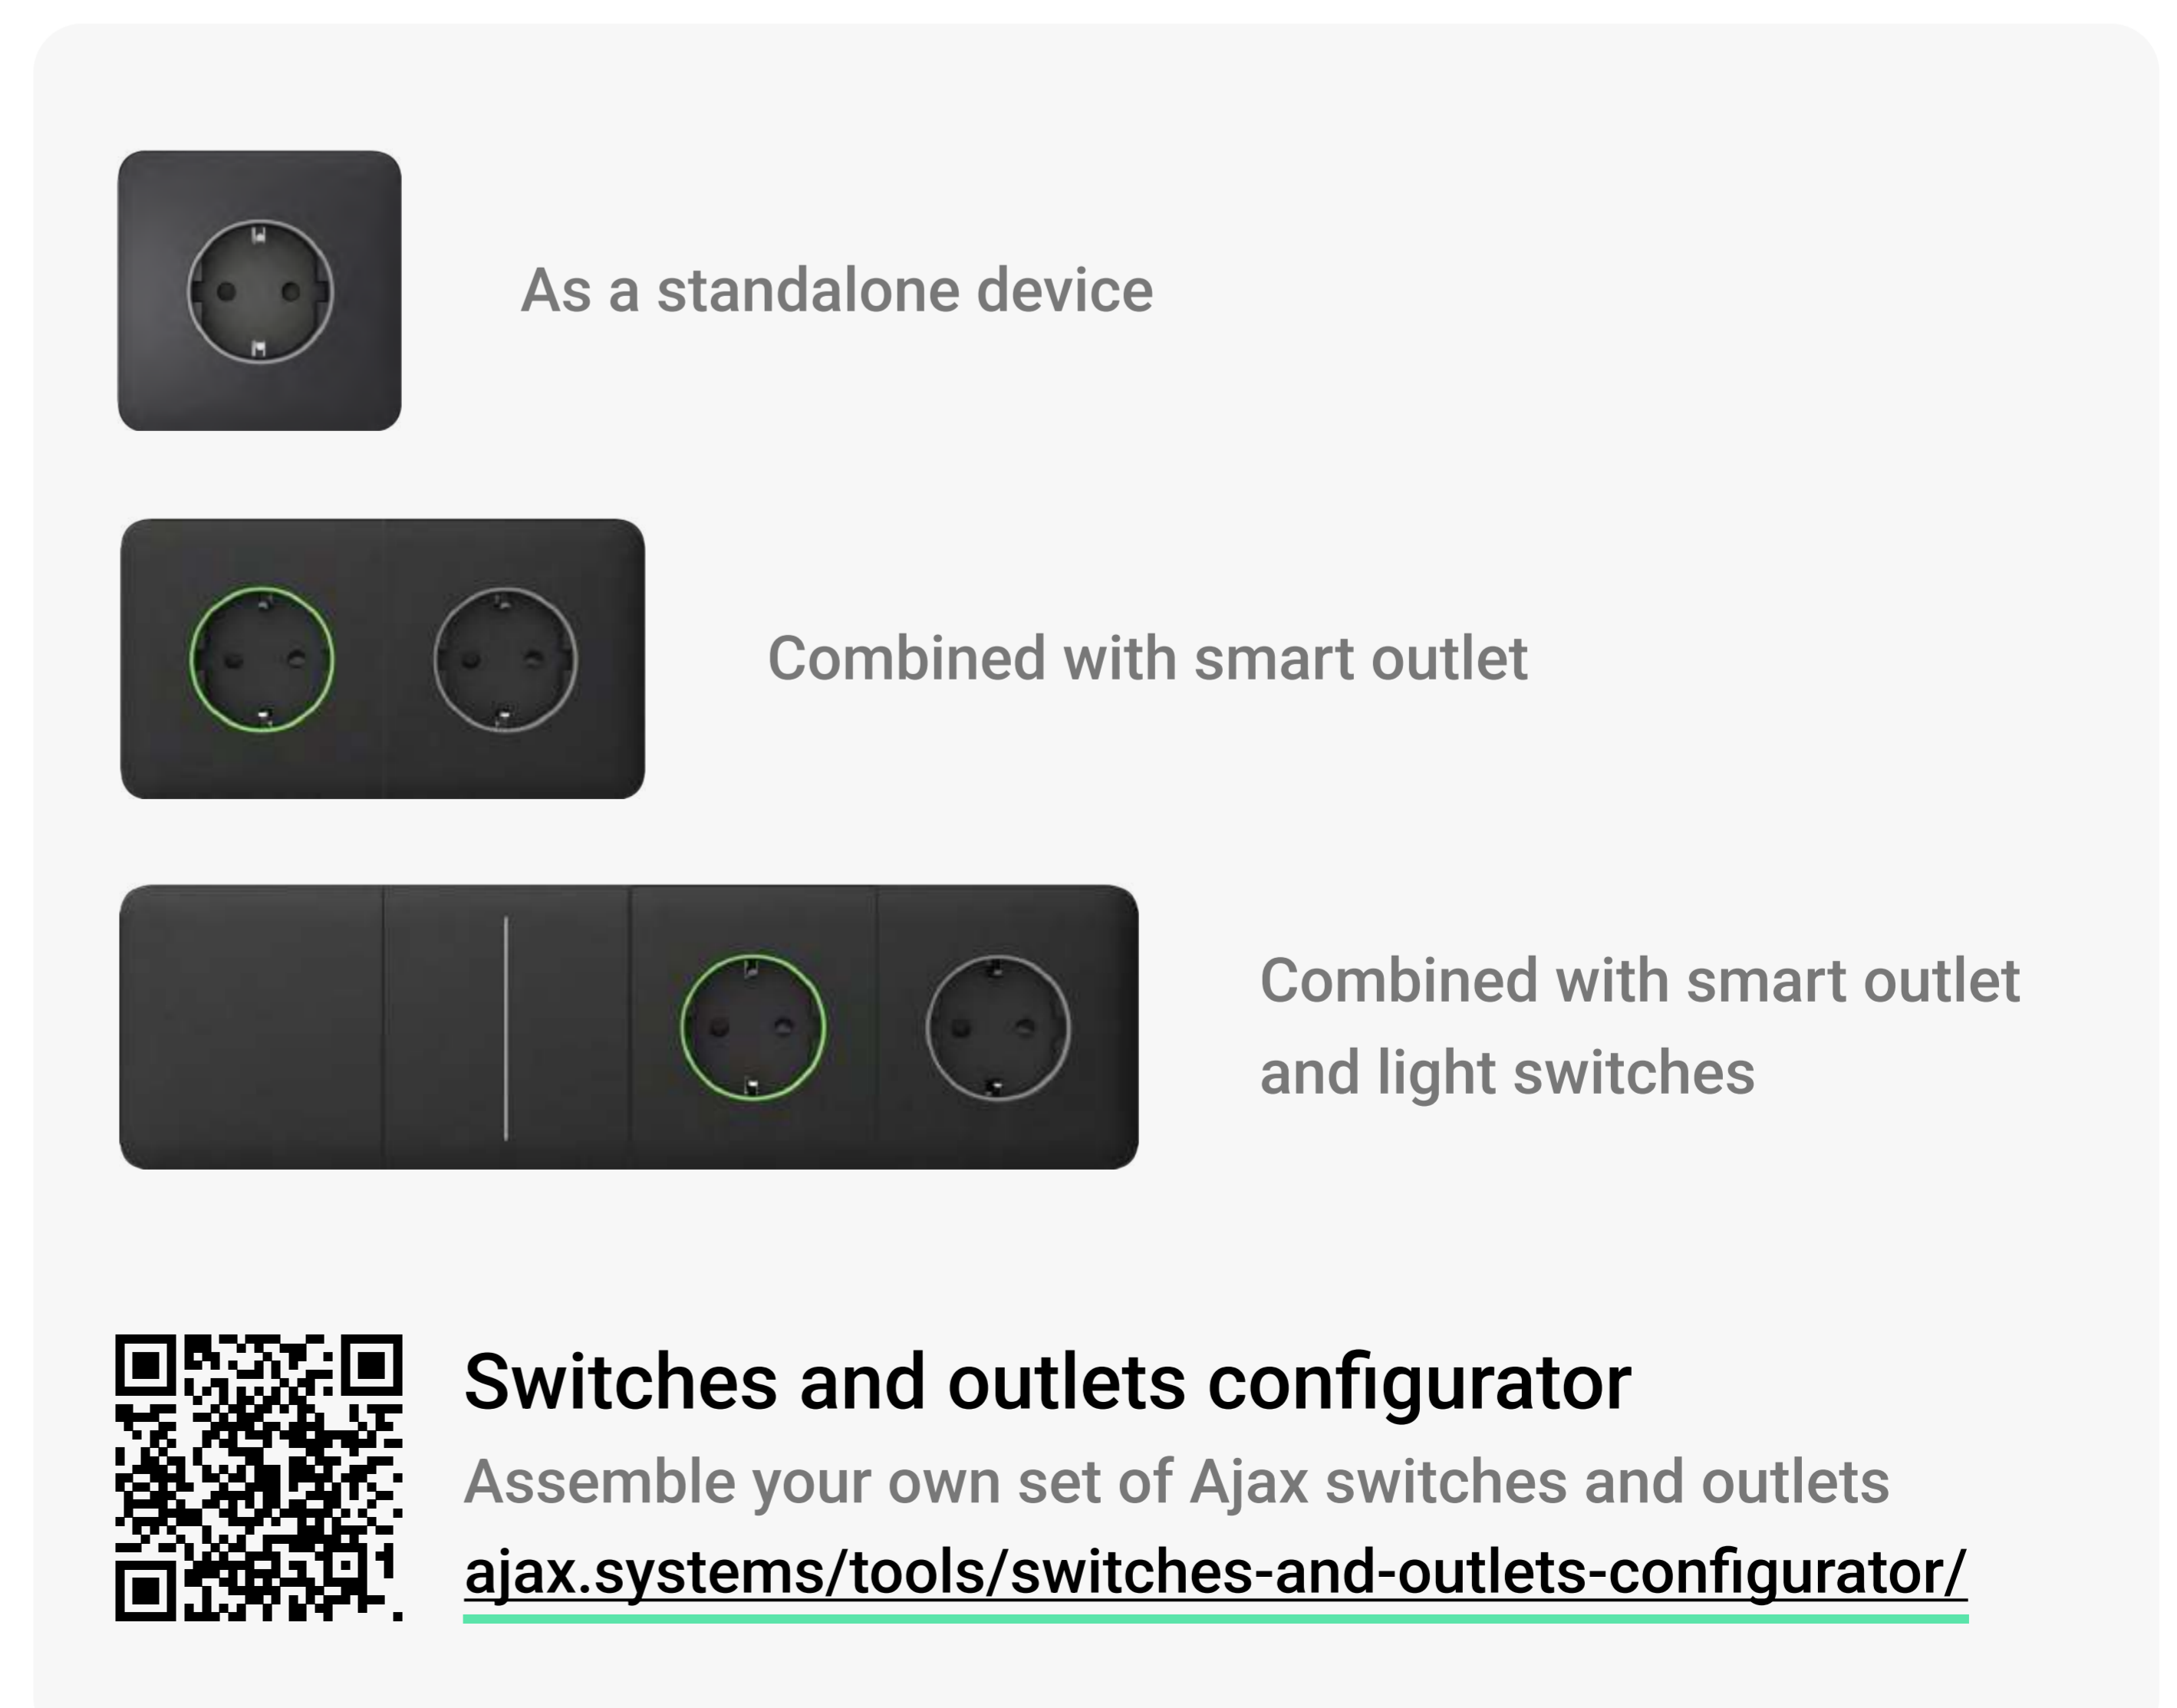

Configuration variability

Outlet (basic) [type F] can be used either separately or in combination with LightSwitch switches and installed into Frame. All products have the same frame design and color shades, allowing for both vertical and horizontal installation.