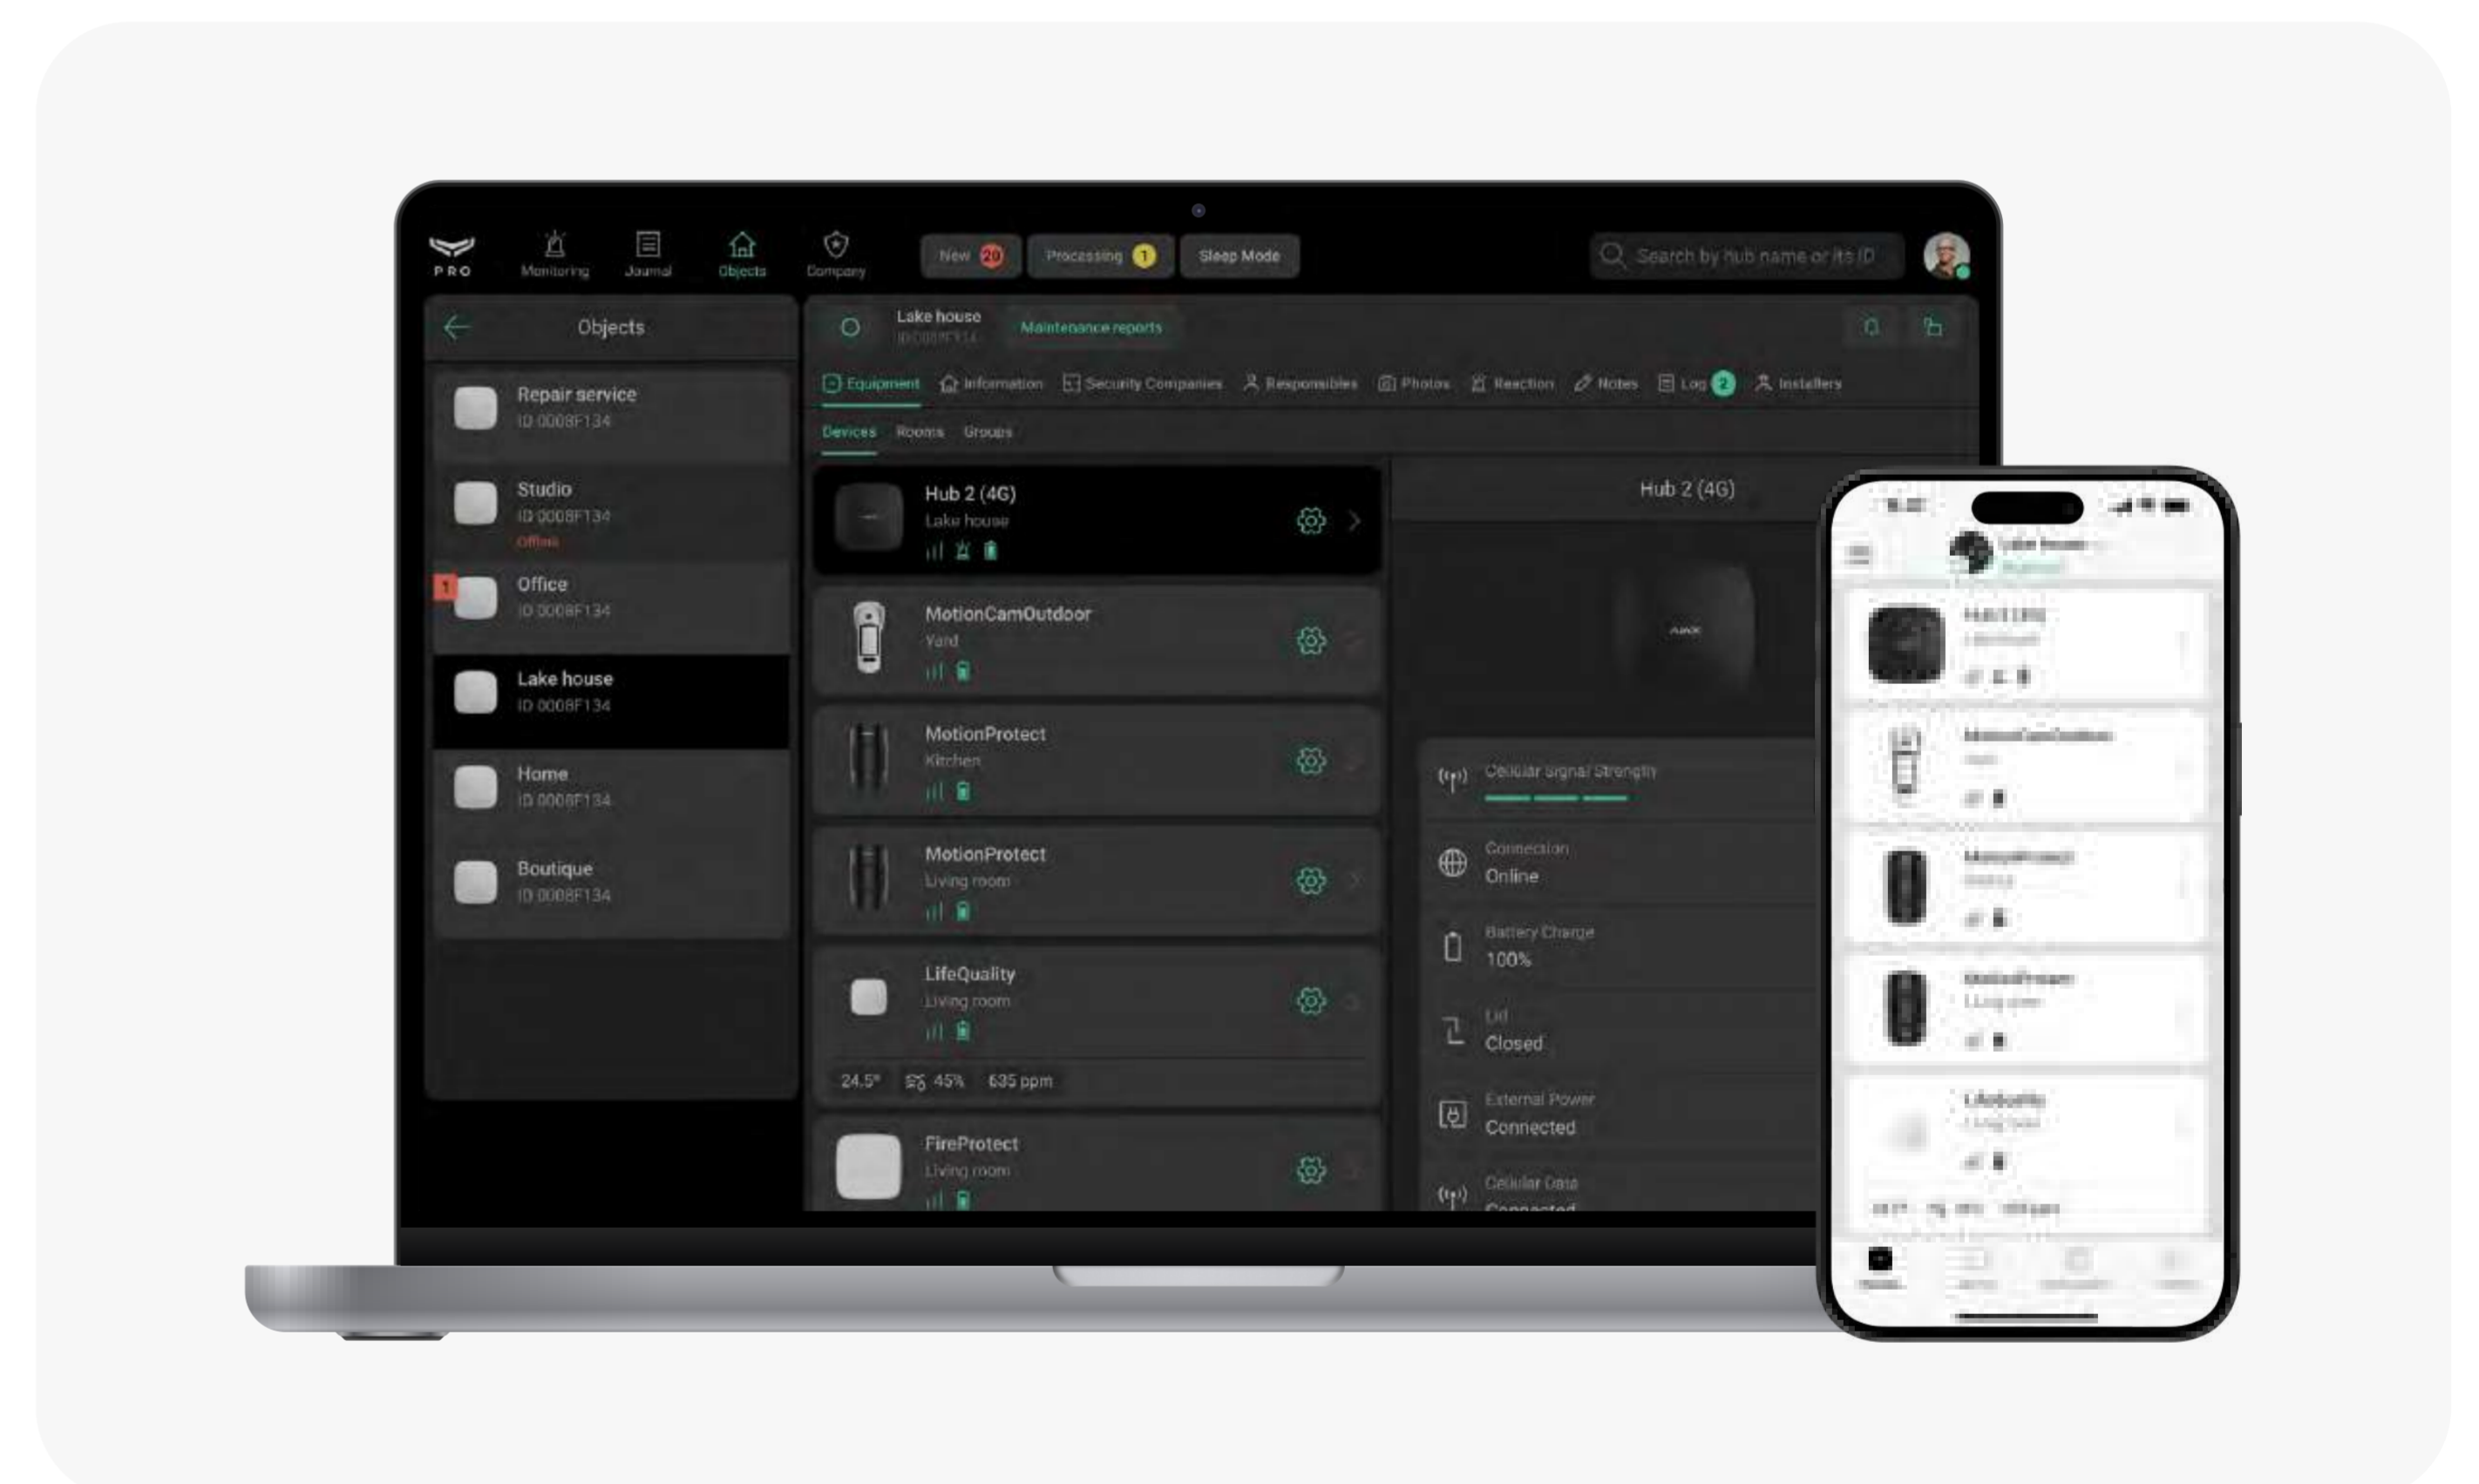

Guaranteed delivery of alarms and photos

An Ajax system uses two-way secure radio communication based on Jeweller and Wings proprietary protocols. Radio protocols work in parallel and focus on their function, guaranteeing instant data delivery despite weak signal and communication interruptions.

Encrypted two-way radio communication

Automatic power adjustment of radio transmitters

Frequency hopping against radio interference and signal interception

Notifications about jamming and connection loss