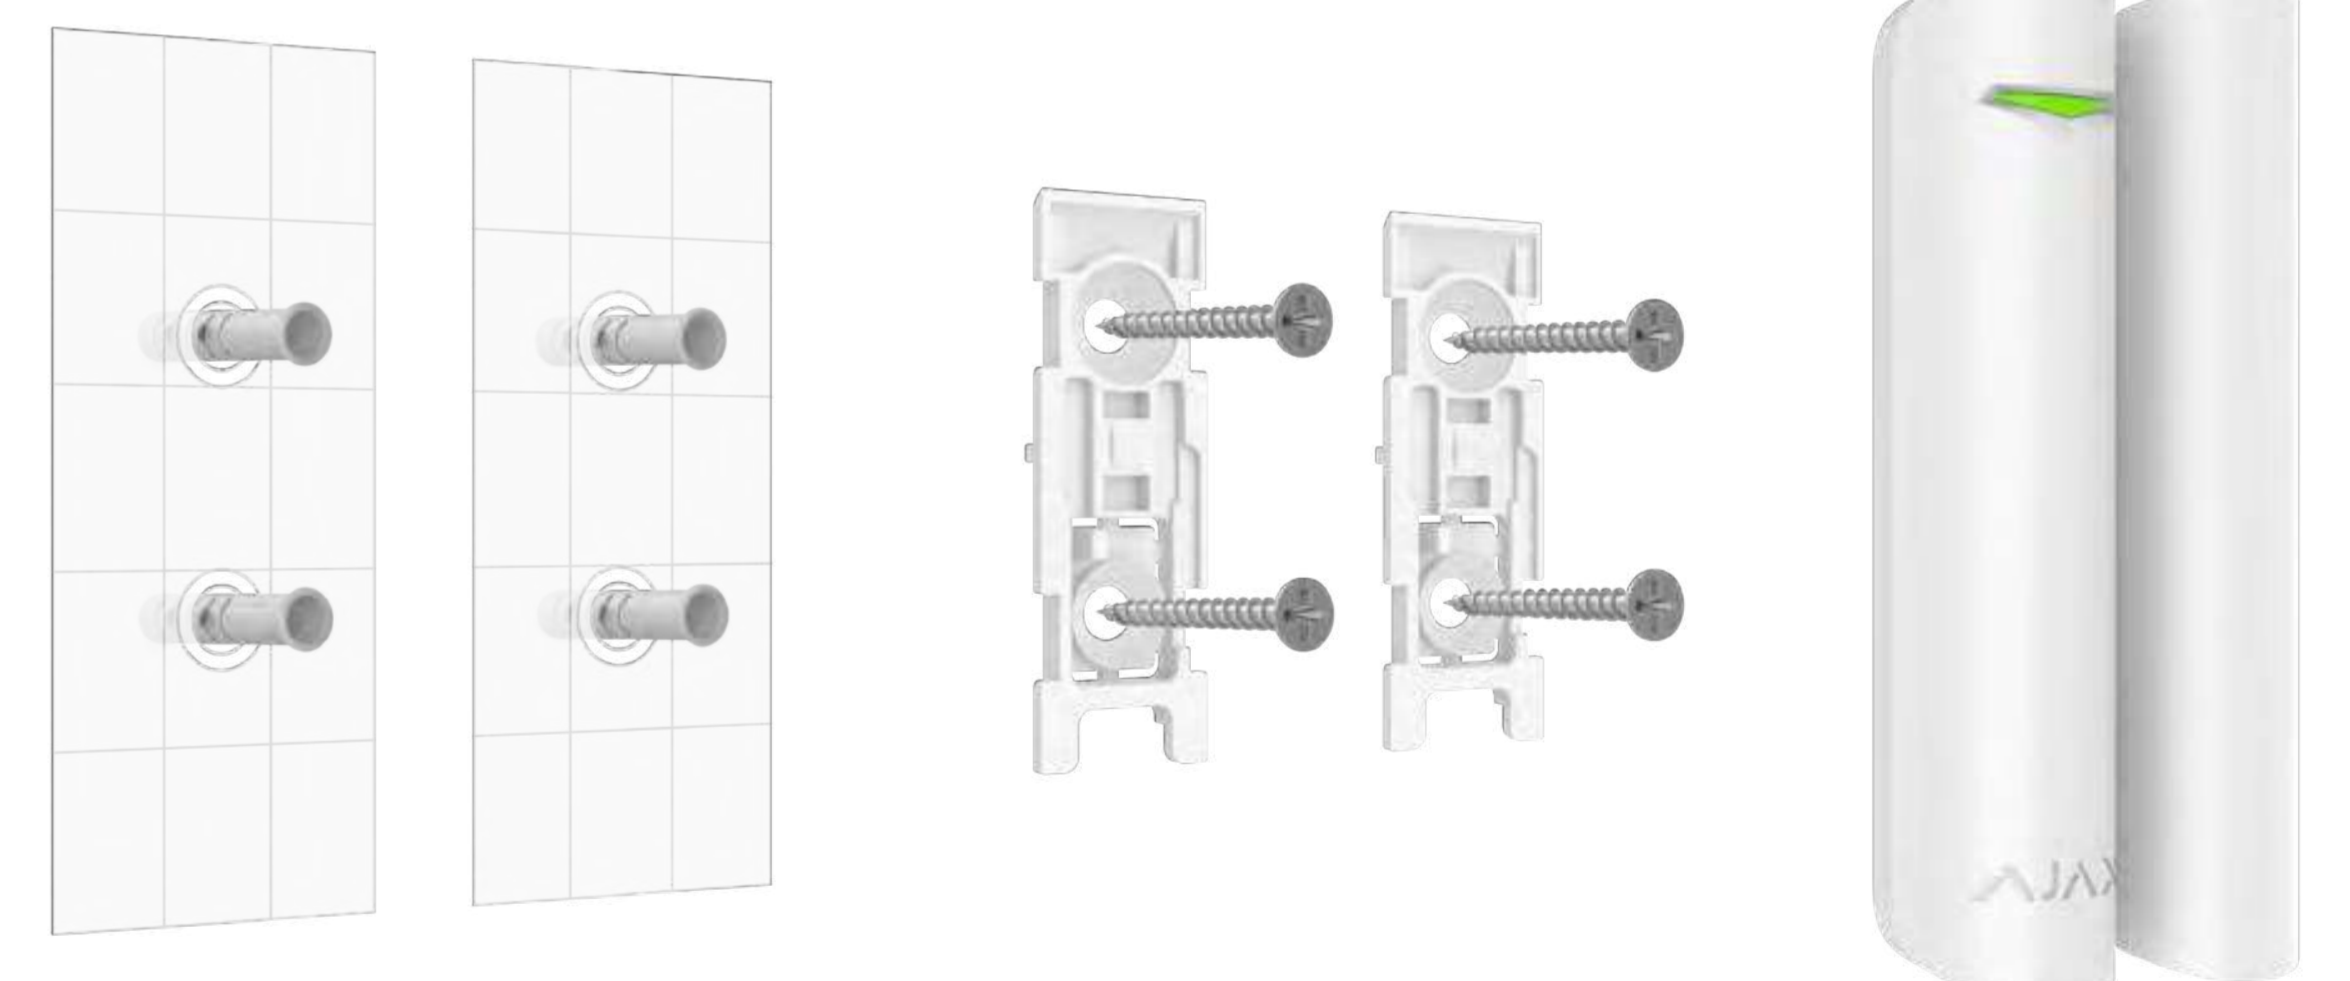

Baseline product line

DoorProtect Jeweller

Wireless opening detector.

Reliable opening detection

- The reed switch with a resource of 2,000,000 openings
- Protected against reed switch chattering
- Equipped with two magnets: small and big

Quick installation and setup

- Pairing with a hub via QR code
- Remote control and configuration in the app
- Effortless installation and maintenance

Additional features

- Additional NC input for connecting a third-party detector
- Chime feature: Ajax sirens make a special sound when the door is opening

Flawless autonomy

- Up to 7 years of operation
- Pre-installed battery
- Low battery warning

<p>Compliance</p> <p>EN 50131 (Grade 2) [PD 6662:2017] UL634, ULC/ORD-C634</p>	<p>Compatibility</p> <p>Hubs Hub (2G) Jeweller, Hub (4G) Jeweller, Hub Plus Jeweller, Hub 2 (2G) Jeweller, Hub 2 (4G) Jeweller, Hub 2 Plus Jeweller, Hub Hybrid (2G), Hub Hybrid (4G)</p> <p>Range extenders ReX, ReX 2</p>	<p>Communication with control panel</p> <p>Jeweller communication technology</p> <p>Frequency bands 866.0–866.5 MHz 868.0–868.6 MHz 868.7–869.2 MHz 905.0–926.5 MHz 915.85–926.5 MHz 921.0–922.0 MHz Depends on the region of sales.</p> <p>Jeweller communication range up to 1,200 m In an open space.</p>	<p>Opening detection</p> <p>Sensitive element 1 reed switch</p> <p>Third-party detector connection wired detector with the normally closed (NC) contact type</p>
<p>Power supply</p> <p>Battery 1 × CR123A Pre-installed.</p> <p>Battery life up to 7 years</p>	<p>Installation</p> <p>Operating temperature range from -10°C to +40°C</p> <p>Operating humidity up to 75%</p> <p>Protection class IP50</p>	<p>Enclosure</p> <p>Colour white black</p> <p>Dimensions Ø 20 × 90 mm</p> <p>Weight 29 g</p>	<p>Complete set</p> <p>DoorProtect Jeweller 2 magnets (small and big) 1 CR123A battery (pre-installed) SmartBracket mounting panel Installation kit 2-wire connector for third-party NC detector Quick start guide</p>