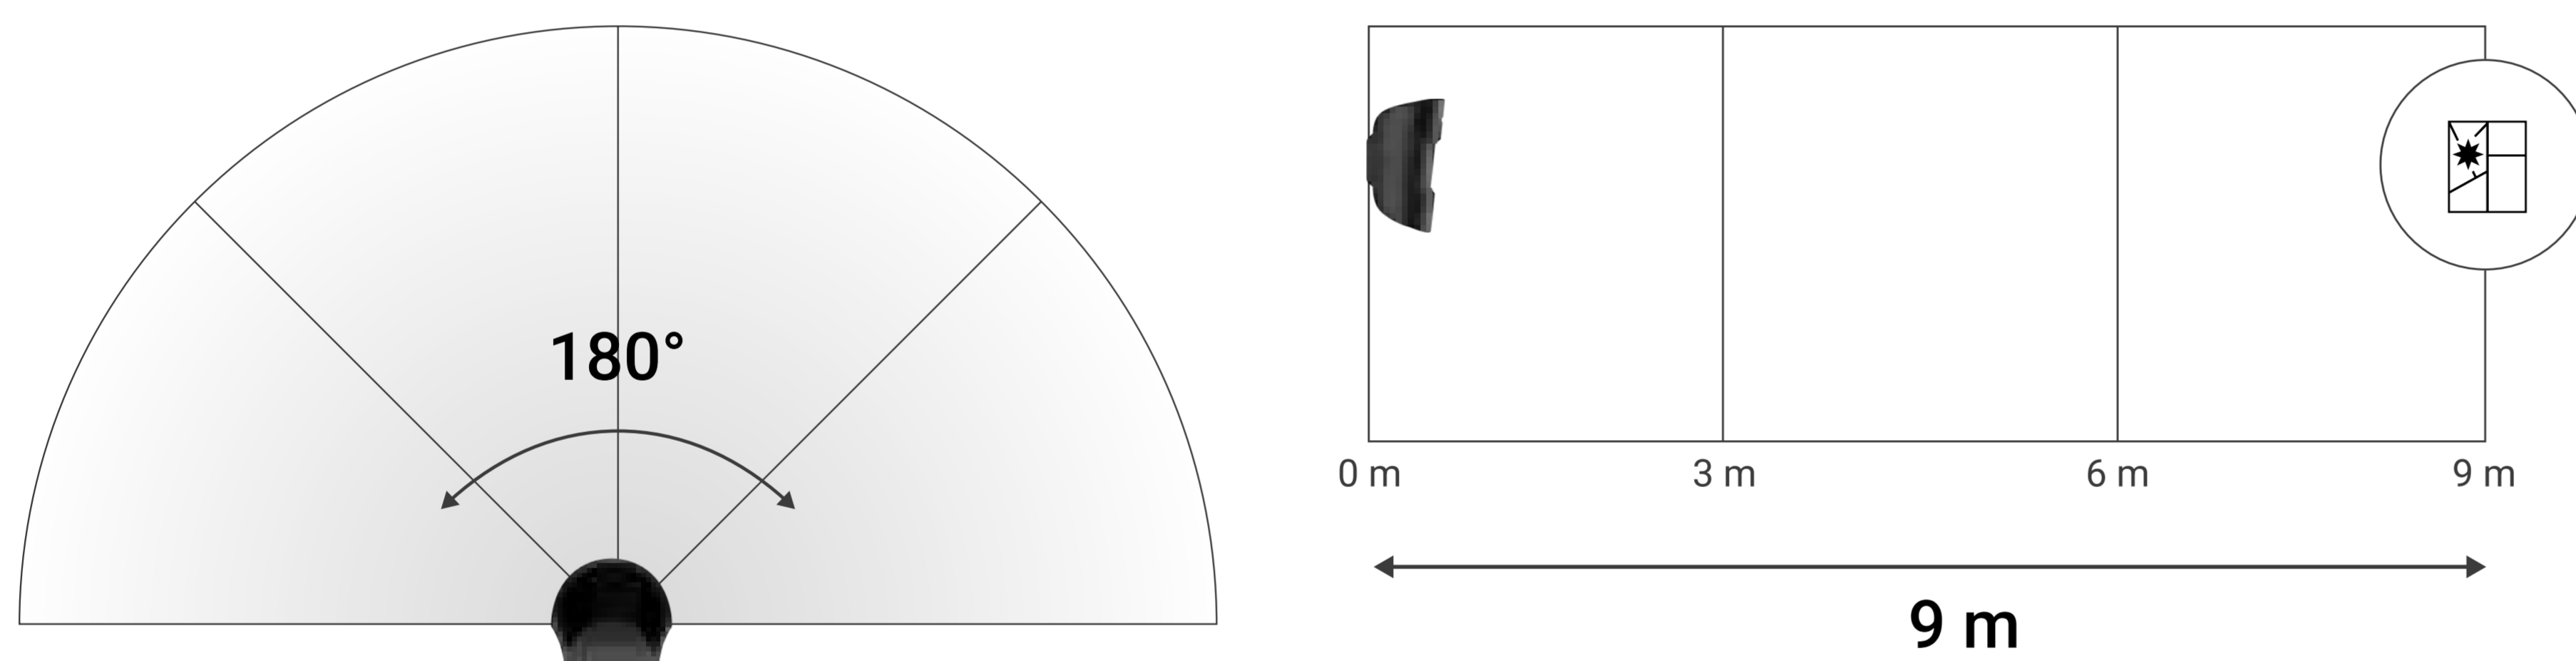

Baseline product line

CombiProtect Jeweller

Wireless motion and glass break detector

Motion detection

- SmartDetect algorithm to prevent false alarms
- Temperature compensation
- Pet immunity

Glass break detection