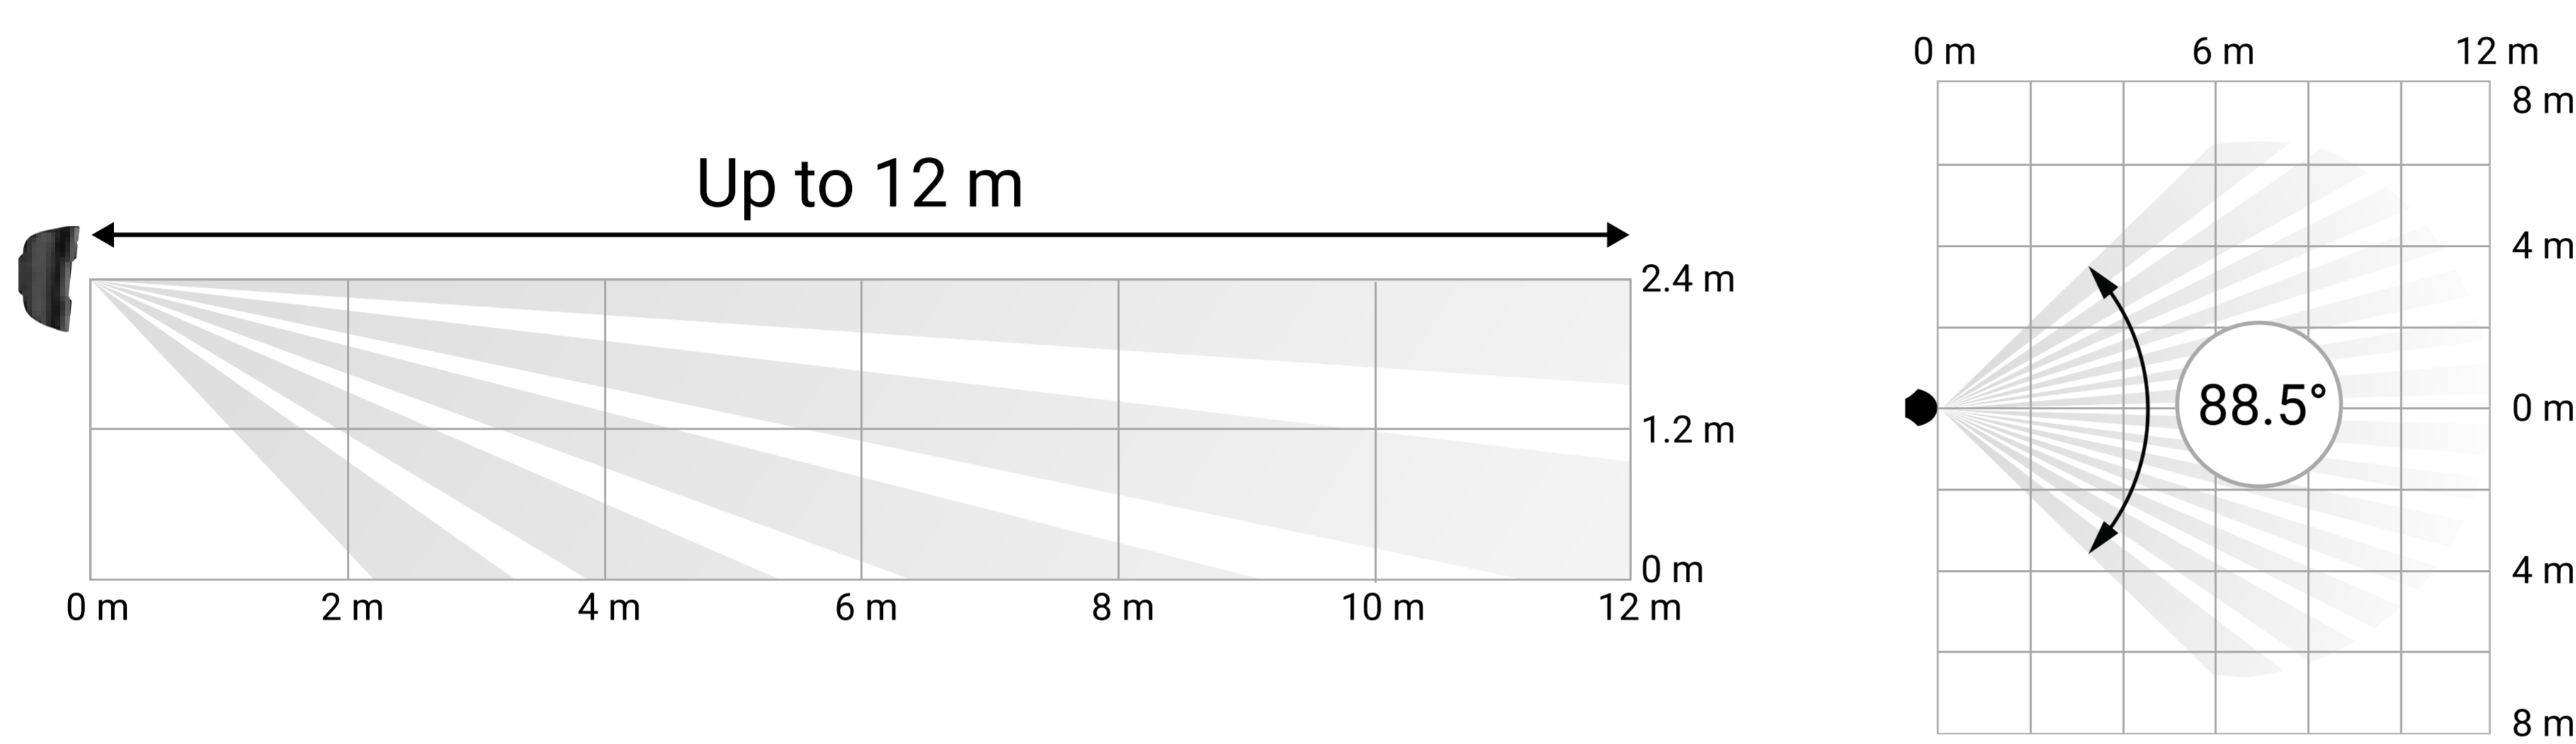

Motion detection