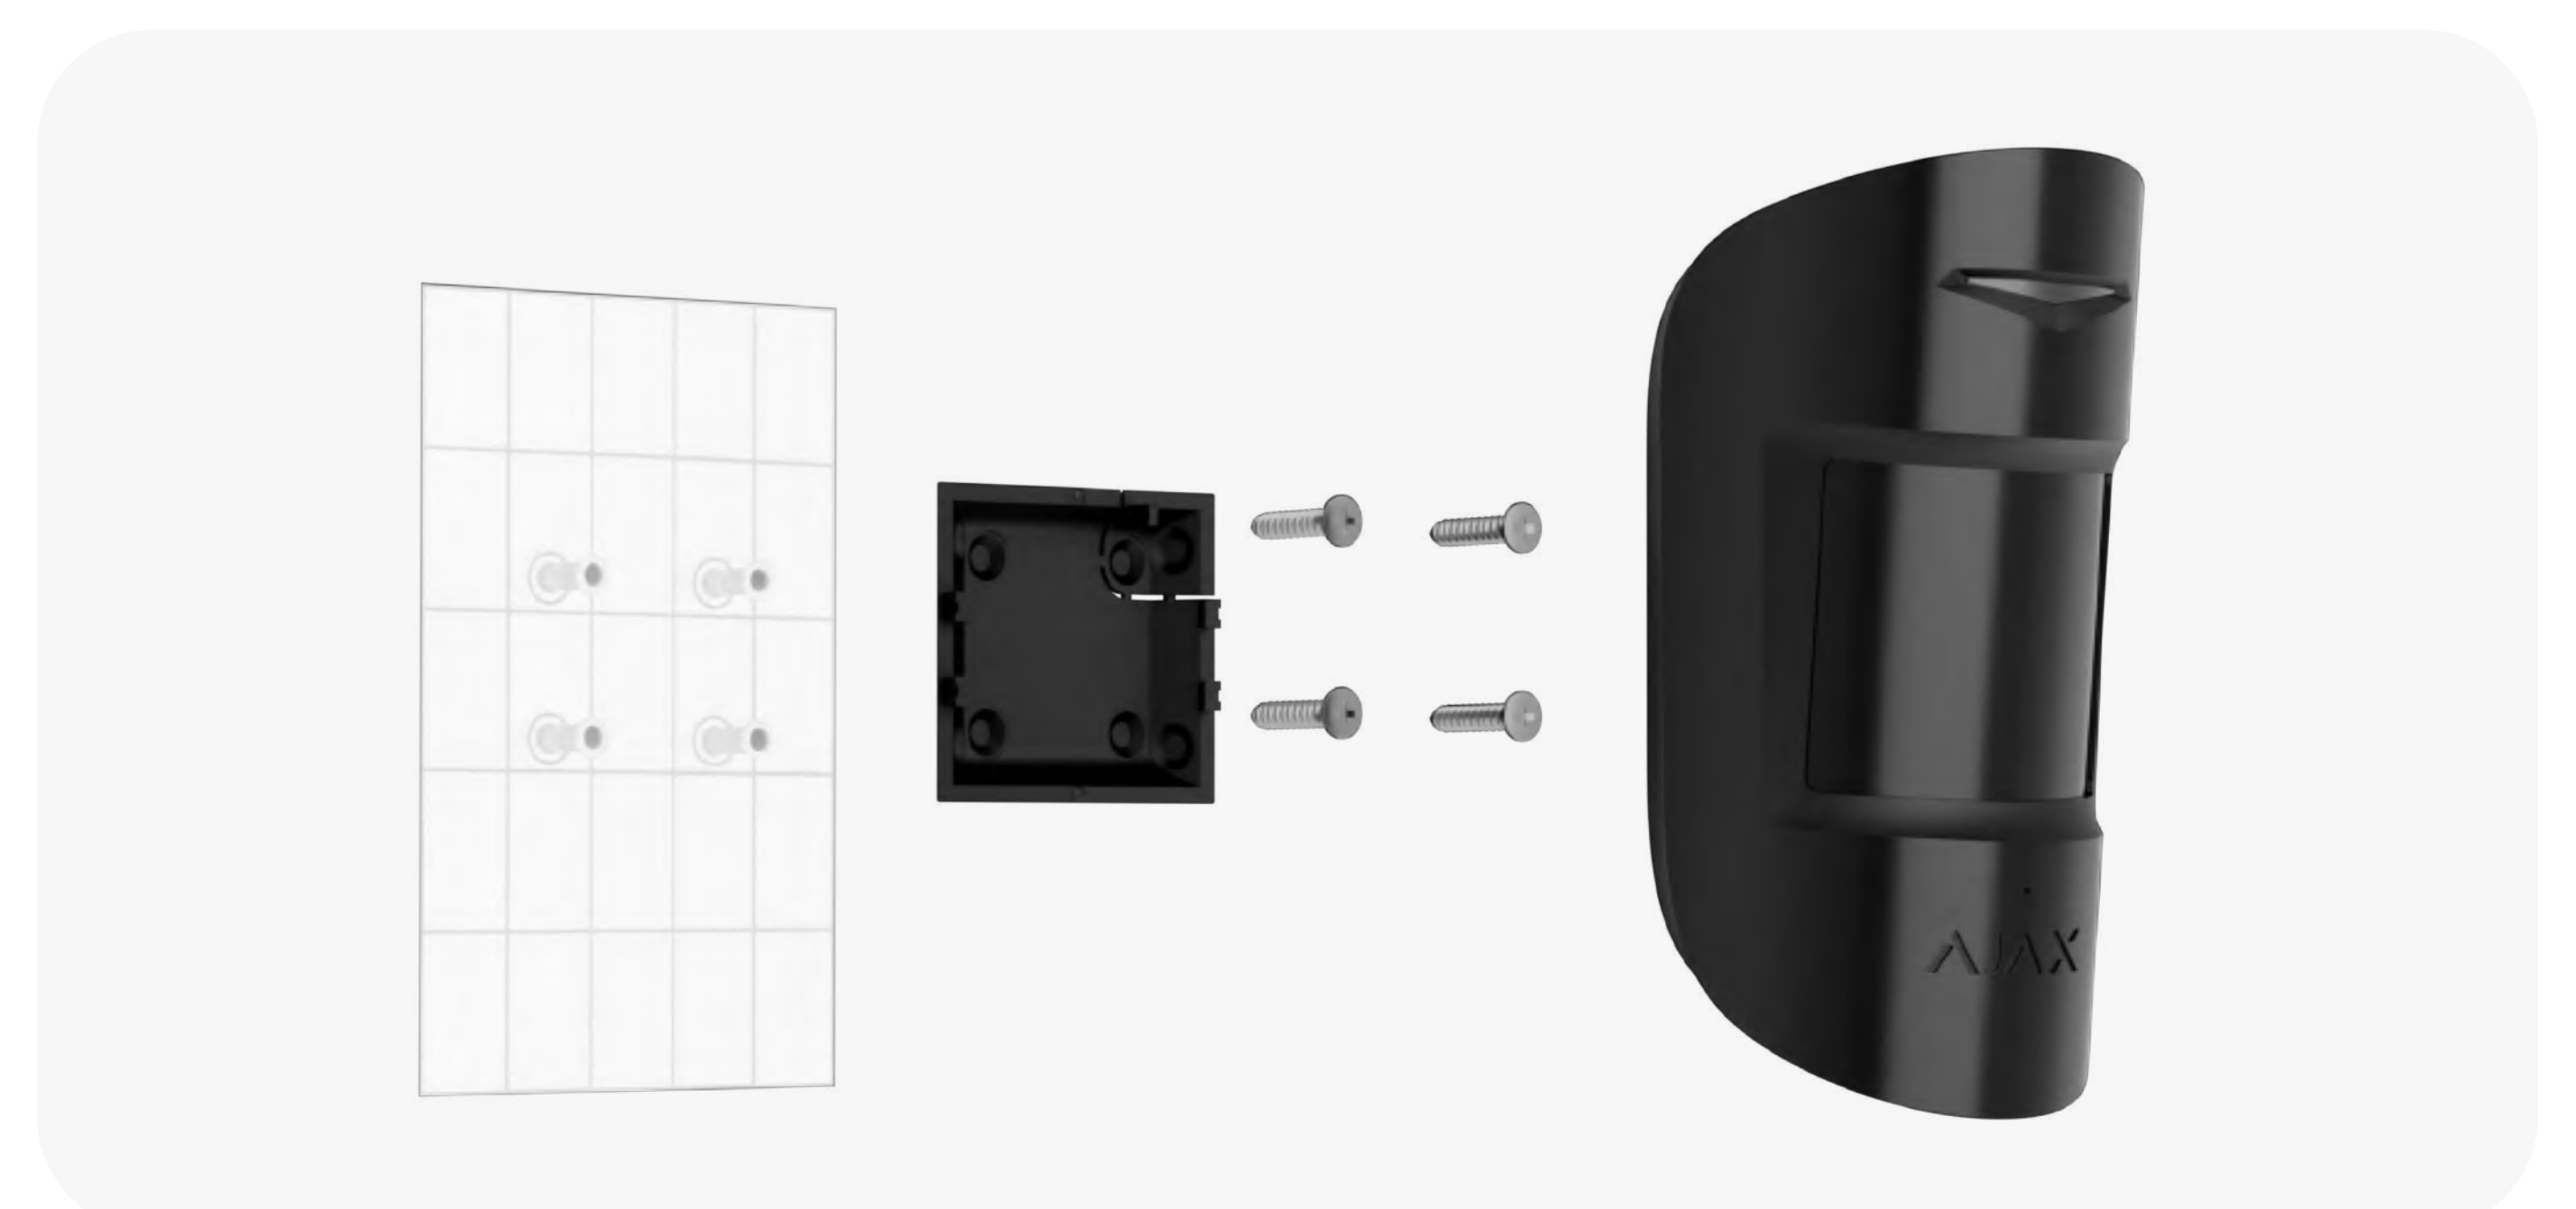

- DualTone two-factor glass break verification algorithm: by low and high frequencies
- Filter for false alarms caused by dog barking or truck-passing sounds

Jeweller

communication technology

- Up to 1,200 m of radio communication in an open space
- Encryption and device authentication to prevent spoofing
- Regular polling to display current device statuses

<p>Compliance</p> <p>EN 50131-2-2 (Grade 2) PD 6662:2017 UL369</p> <p>Compatibility</p> <p>Hubs Hub (2G) Jeweller Hub (4G) Jeweller Hub Plus Jeweller Hub 2 (2G) Jeweller Hub 2 (4G) Jeweller Hub 2 Plus Jeweller Hub Hybrid (2G) Hub Hybrid (4G)</p> <p>Range extenders ReX, ReX 2</p>	<p>Communication with control panel</p> <p>Jeweller communication technology</p> <p>Frequency bands 866.0–866.5 MHz 868.0–868.6 MHz 868.7–869.2 MHz 905.0–926.5 MHz 915.85–926.5 MHz 921.0–922.0 MHz Depends on the region of sales.</p> <p>Jeweller communication range up to 1,200 m In an open space.</p>	<p>Motion detection</p> <p>Sensitive element 1 × PIR sensor</p> <p>Detection distance up to 12 m</p> <p>Motion detection angle horizontal – 88.5°</p> <p>Pet immunity weight: up to 20 kg height: up to 50 cm</p>	<p>Glass break detection</p> <p>Sensitive element 1 × electret microphone</p> <p>Detection distance up to 9 m</p> <p>Horizontal glass break detection angle 180°</p>
<p>Power supply</p> <p>Battery 1 × CR123A Pre-installed.</p> <p>Battery life up to 5 years</p>	<p>Installation</p> <p>Operating temperature range from –10°C to +40°C</p> <p>Operating humidity up to 75%</p> <p>Protection class IP50</p>	<p>Enclosure</p> <p>Colour white, black</p> <p>Dimensions 110 × 65 × 50 mm</p> <p>Weight 92 g</p>	<p>Complete set</p> <p>CombiProtect Jeweller 1 CR123A battery (pre-installed) SmartBracket mounting panel Installation kit Quick start guide</p>