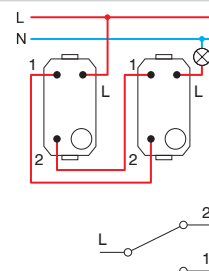

SWITCH 2WAY 16AX 250V~ 1M

- switch
- 16AX 250V~, type SP60
- in accordance with EN 60669-1
- screw contacts 1.5-2.5mm²