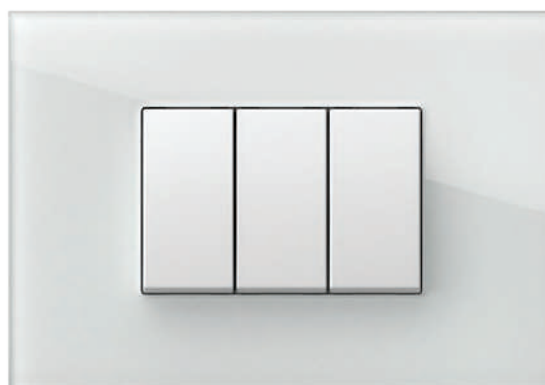

GL bela
glas light