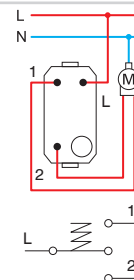

PUSH BUTTON SHUTTERS 1-0-2 16A 250V~ 1M

- push button
- 16A 250V~, type SP41
- in accordance with EN 60669-1
- screw contacts 1.5-2.5mm²