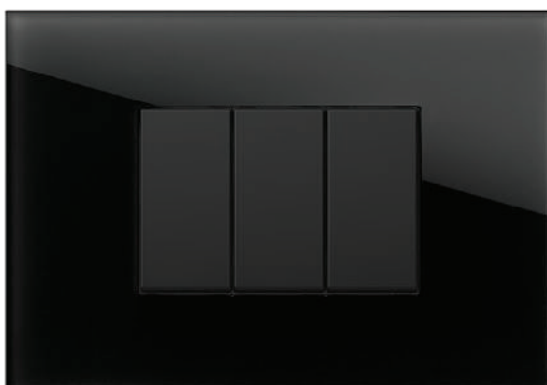

COVER PLATE EDGE 2/3M

- decorative cover plate EDGE 2/3M
- in accordance with EN 60669-1

kovina
metal

MA srebrna
silver

MT antracit
anthracite

MZ zlata
gold

steklo
glass

GD črna
glass dark