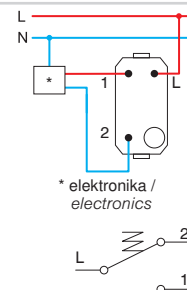

PUSH BUTTON 2WAY 16A 250V~ 1M

- push button
- 16A 250V~, type SP61
- in accordance with EN 60669-1
- screw contacts 1.5-2.5mm²