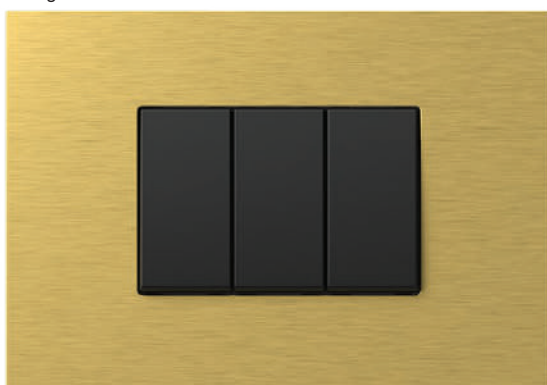

COVER PLATE EDGE 2/3M

- decorative cover plate EDGE 2/3M
- in accordance with EN 60669-1

kovina
metal

MA srebrna
silver

MT antracit
anthracite

MZ zlata
gold

steklo
glass

GD črna
glass dark