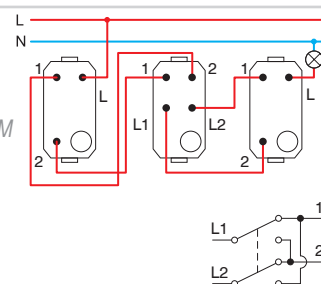

SWITCH INTERMEDIATE 16AX 250V~ 1M

- switch
- 16AX 250V~, type SP70
- in accordance with EN 60669-1
- screw contacts 1.5-2.5mm²