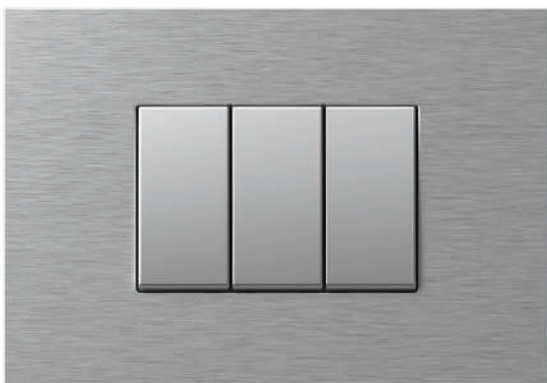

COVER PLATE EDGE 2/3M

- decorative cover plate EDGE 2/3M
- in accordance with EN 60669-1

kovina
metal

MA srebrna
silver

MT antracit
anthracite

MZ zlata
gold

steklo
glass

GD črna
glass dark