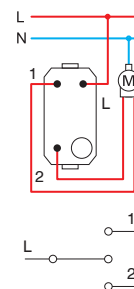

SWITCH SHUTTERS 1-0-2 16AX 250V~ 1M

- switch
- 16AX 250V~, type SP40
- in accordance with EN 60669-1
- screw contacts 1.5-2.5mm²